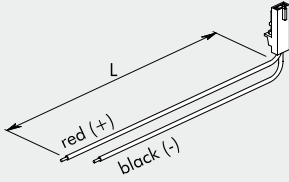

PLUG-IN CONNECTOR

Code	Description
W0970512000	Plug-in connector for Mach 11 L = 300 mm
W0970512007	Plug-in connector for Mach 11 L = 1 m
W0970512002	Plug-in connector for Mach 11 L = 2 m