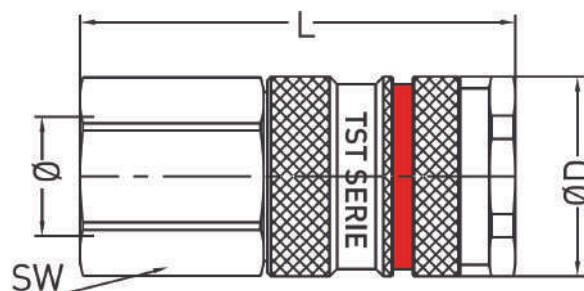

COUPLING BODY WITH FEMALE THREAD

www.pneumatics.ie

Dimensions

Product code	Thread	SW	L	ØD
QRC1914F	BSPT 1/4"	19	57.3	23
QRC1938F	BSPT 3/8"	19	57.3	23
QRC1912F	BSPT 1/2"	24	59.3	23