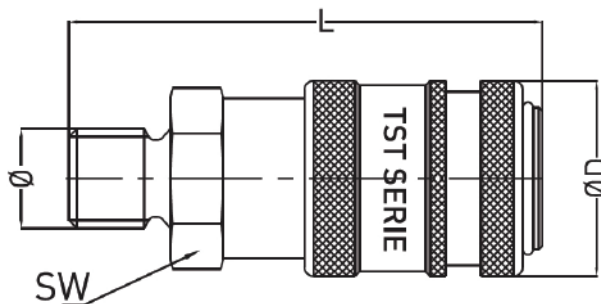

COUPLING BODY WITH MALE THREAD

www.pneumatics.ie

Dimensions

| Product code | Connection | SW | L | ØD |
|--------------|------------|----|------|------|
| QRC20M5M | M 5 | 9 | 26 | 11.5 |
| QRC2018M | BSP 1/8" | 11 | 27.5 | 11.5 |