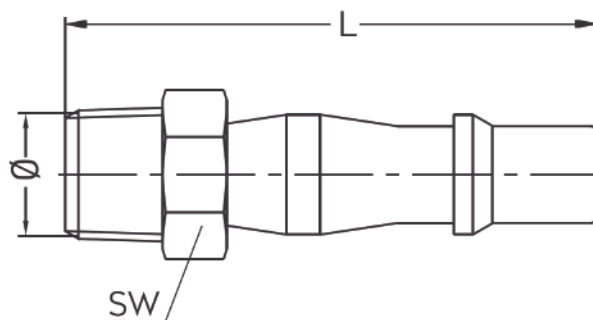

# COUPLING PLUG WITH MALE THREAD

[www.pneumatics.ie](http://www.pneumatics.ie)

## Dimensions

Product code	Connection	SW	L
QRP1914M	BSPT 1/4"	14	48.5
QRP1938M	BSPT 3/8"	17	48.5