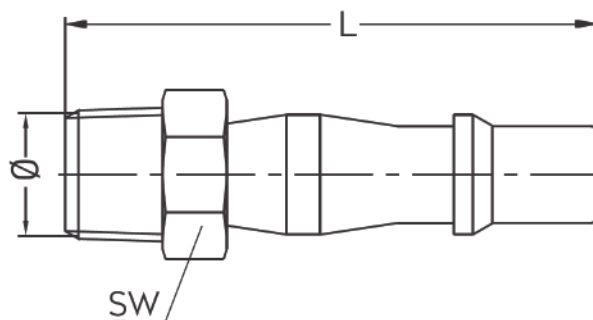

COUPLING WITH INTEGRAL TUBE FITTING

www.pneumatics.ie

Dimensions

Product code	Connection	SW	L	$\varnothing D$
QRC203P	3 x 5 mm - M 7x0,5	10	32.5	11.5
QRC204P	4 x 6 mm - M 8x0,5	10	32.5	11.5