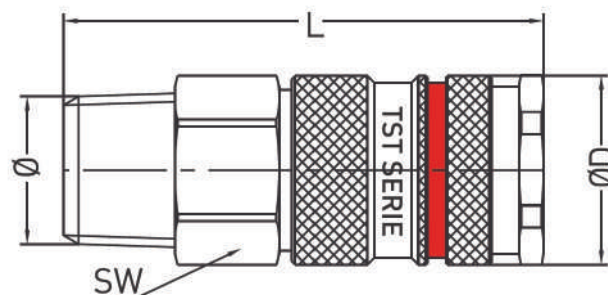

# COUPLING BODY WITH MALE THREAD

[www.pneumatics.ie](http://www.pneumatics.ie)

## Dimensions

Product code	Thread	SW	L	$\emptyset D$
QRC1914M	BSPT 1/4"	19	62.3	23
QRC1938M	BSPT 3/8"	19	63.3	23
QRC1912M	BSPT 1/2"	22	57.3	23