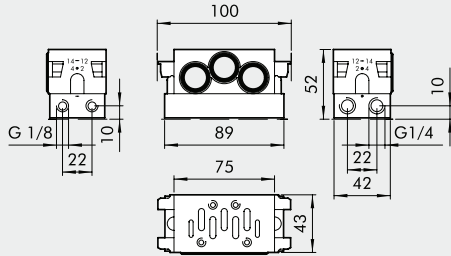

BASES ISO 5599/1 FOR VALVES SERIES IPV-ISV SIZE 1 AND 2

VALVES

BASES ISO 5599/1 FOR VALVES SERIES IPV-ISV SIZE 1 AND 2

Reference	Code ISO 1	Code ISO 2	Description
①	0228000150	0228001150	Manifold base - side ports
②	0228000155	0228001155	Manifold base with bottom ports
③	0228000200	0228001200	Input end plate
④	0228000201	0228001201	Additional input end plate
⑤	0228000210	0228001210	Blind end plate
⑥	0228000300	0228001300	Intermediate - top ports
⑦	0228000301	0228001301	Intermediate - back ports
⑧	0228000500	0228001500	Blanking plate
⑨	0228000400	0228001400	Intermediate diaphragm
⑩	0228000600	-	ISO 1/ISO 2 port adapter
⑪	0228000100	0228001100	Individual base - side ports
⑫	0228000110	0228001110	Base - bottom ports
⑬	0228000700	0228001700	Assembly kit

① MANIFOLD BASE, SIDE PORTS

ISO 1

ISO 2

Code	Description	Weight [g]
0228000150	Manifold base, side ports, ISO 1	131
0228001150	Manifold base, side ports, ISO 2	314

② MANIFOLD BASE, BOTTOM PORTS

ISO 1

ISO 2

Code	Description	Weight [g]
0228000155	Manifold base, bottom ports, ISO 1	314
0228001155	Manifold base, bottom ports, ISO 2	505

③ INPUT END PLATE

ISO 1

ISO 2

Code	Description	Weight [g]
0228000200	Input end plate ISO 1	129
0228001200	Input end plate ISO 2	206

④ ADDITIONAL INPUT END PLATE

ISO 1

ISO 2

Code	Description	Weight [g]
0228000201	Additional input end plate, ISO 1	84
0228001201	Additional input end plate, ISO 2	162

5 BLIND END PLATE

ISO 1

ISO 2

Code	Description	Weight [g]
0228000210	Blind end plate, ISO 1	79
0228001210	Blind end plate, ISO 2	130

6 INTERMEDIATE TOP PORTS

ISO 1

ISO 2

Code	Description	Weight [g]
0228000300	Intermediate top ports, ISO 1	235
0228001300	Intermediate top ports, ISO 2	299