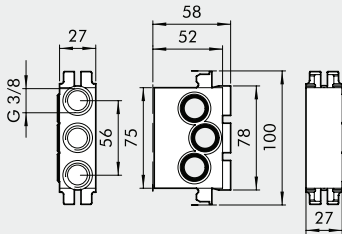

① MANIFOLD BASE, SIDE PORTS

ISO 1

ISO 2

Code	Description	Weight [g]
0228000150	Manifold base, side ports, ISO 1	131
0228001150	Manifold base, side ports, ISO 2	314

② MANIFOLD BASE, BOTTOM PORTS

ISO 1

ISO 2

Code	Description	Weight [g]
0228000155	Manifold base, bottom ports, ISO 1	314
0228001155	Manifold base, bottom ports, ISO 2	505

③ INPUT END PLATE

ISO 1

ISO 2

Code	Description	Weight [g]
0228000200	Input end plate ISO 1	129
0228001200	Input end plate ISO 2	206

④ ADDITIONAL INPUT END PLATE

ISO 1

ISO 2

Code	Description	Weight [g]
0228000201	Additional input end plate, ISO 1	84
0228001201	Additional input end plate, ISO 2	162

5 BLIND END PLATE

ISO 1

ISO 2

Code	Description	Weight [g]
0228000210	Blind end plate, ISO 1	79
0228001210	Blind end plate, ISO 2	130

6 INTERMEDIATE TOP PORTS

ISO 1

ISO 2

Code	Description	Weight [g]
0228000300	Intermediate top ports, ISO 1	235
0228001300	Intermediate top ports, ISO 2	299

7 INTERMEDIATE REAR PORTS

ISO 1

ISO 2

Code	Description	Weight [g]
0228000301	Intermediate rear ports, ISO 1	237
0228001301	Intermediate rear ports, ISO 2	299

8 BLANKING PLATE

ISO 1

ISO 2

Code	Description	Weight [g]
0228000500	Blanking plate, ISO 1	47
0228001500	Blanking plate, ISO 2	96