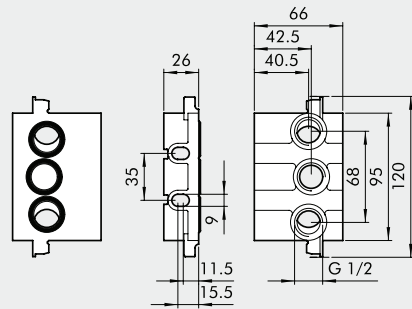

BASES ISO 5599/1 FOR VALVES SERIES IPV-ISV SIZE 1 AND 2

VALVES

BASES ISO 5599/1 FOR VALVES SERIES IPV-ISV SIZE 1 AND 2

Reference	Code ISO 1	Code ISO 2	Description
①	0228000150	0228001150	Manifold base - side ports
②	0228000155	0228001155	Manifold base with bottom ports
③	0228000200	0228001200	Input end plate
④	0228000201	0228001201	Additional input end plate
⑤	0228000210	0228001210	Blind end plate
⑥	0228000300	0228001300	Intermediate - top ports
⑦	0228000301	0228001301	Intermediate - back ports
⑧	0228000500	0228001500	Blanking plate
⑨	0228000400	0228001400	Intermediate diaphragm
⑩	0228000600	-	ISO 1/ISO 2 port adapter
⑪	0228000100	0228001100	Individual base - side ports
⑫	0228000110	0228001110	Base - bottom ports
⑬	0228000700	0228001700	Assembly kit

① MANIFOLD BASE, SIDE PORTS

ISO 1

ISO 2

Code	Description	Weight [g]
0228000150	Manifold base, side ports, ISO 1	131
0228001150	Manifold base, side ports, ISO 2	314

② MANIFOLD BASE, BOTTOM PORTS

ISO 1

ISO 2

Code	Description	Weight [g]
0228000155	Manifold base, bottom ports, ISO 1	314
0228001155	Manifold base, bottom ports, ISO 2	505

③ INPUT END PLATE

ISO 1

ISO 2

Code	Description	Weight [g]
0228000200	Input end plate ISO 1	129
0228001200	Input end plate ISO 2	206

④ ADDITIONAL INPUT END PLATE

ISO 1

ISO 2

Code	Description	Weight [g]
0228000201	Additional input end plate, ISO 1	84
0228001201	Additional input end plate, ISO 2	162

5 BLIND END PLATE

ISO 1

ISO 2

Code	Description	Weight [g]
0228000210	Blind end plate, ISO 1	79
0228001210	Blind end plate, ISO 2	130

6 INTERMEDIATE TOP PORTS

ISO 1

ISO 2

Code	Description	Weight [g]
0228000300	Intermediate top ports, ISO 1	235
0228001300	Intermediate top ports, ISO 2	299