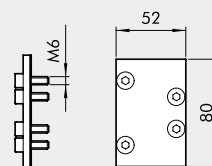

5 BLIND END PLATE

ISO 1

ISO 2

Code	Description	Weight [g]
0228000210	Blind end plate, ISO 1	79
0228001210	Blind end plate, ISO 2	130

6 INTERMEDIATE TOP PORTS

ISO 1

ISO 2

Code	Description	Weight [g]
0228000300	Intermediate top ports, ISO 1	235
0228001300	Intermediate top ports, ISO 2	299

7 INTERMEDIATE REAR PORTS

ISO 1

ISO 2

Code	Description	Weight [g]
0228000301	Intermediate rear ports, ISO 1	237
0228001301	Intermediate rear ports, ISO 2	299

8 BLANKING PLATE

ISO 1

ISO 2

Code	Description	Weight [g]
0228000500	Blanking plate, ISO 1	47
0228001500	Blanking plate, ISO 2	96

9 INTERMEDIATE DIAPHRAGM

Code	Description	Weight [g]
0228000400	Intermediate diaphragm, ISO 1	4
0228001400	Intermediate diaphragm, ISO 2	7

10 DIMENSION ADAPTER

Code	Description	Weight [g]
0228000600	Dimension adapter ISO 1-2	454