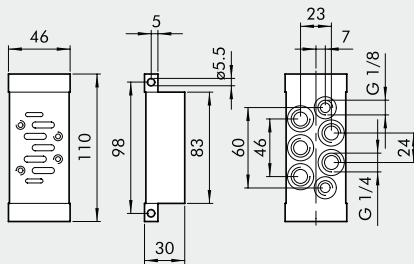

11 INDIVIDUAL BASE SIDE PORTS

ISO 1

ISO 2

Code	Description	Weight [g]
0228000100	Individual base side ports, ISO 1	165
0228001100	Individual base side ports, ISO 2	257

12 INDIVIDUAL BASE BOTTOM PORTS

ISO 1

ISO 2

Code	Description	Weight [g]
0228000110	Individual base bottom ports, ISO 1	197
0228001110	Individual base bottom ports, ISO 2	304

13 ASSEMBLY KIT

ISO 1

ISO 2

Code	Description	Weight [g]
0228000700	Assembly kit, ISO 1	47
0228001700	Assembly kit, ISO 2	47