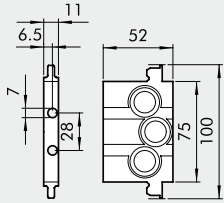

BASES ISO 5599/1 FOR VALVES SERIES IPV-ISV SIZE 1 AND 2

VALVES

BASES ISO 5599/1 FOR VALVES SERIES IPV-ISV SIZE 1 AND 2

Reference	Code ISO 1	Code ISO 2	Description
①	0228000150	0228001150	Manifold base - side ports
②	0228000155	0228001155	Manifold base with bottom ports
③	0228000200	0228001200	Input end plate
④	0228000201	0228001201	Additional input end plate
⑤	0228000210	0228001210	Blind end plate
⑥	0228000300	0228001300	Intermediate - top ports
⑦	0228000301	0228001301	Intermediate - back ports
⑧	0228000500	0228001500	Blanking plate
⑨	0228000400	0228001400	Intermediate diaphragm
⑩	0228000600	-	ISO 1/ISO 2 port adapter
⑪	0228000100	0228001100	Individual base - side ports
⑫	0228000110	0228001110	Base - bottom ports
⑬	0228000700	0228001700	Assembly kit

① MANIFOLD BASE, SIDE PORTS

ISO 1

ISO 2

Code	Description	Weight [g]
0228000150	Manifold base, side ports, ISO 1	131
0228001150	Manifold base, side ports, ISO 2	314

② MANIFOLD BASE, BOTTOM PORTS

ISO 1

ISO 2

Code	Description	Weight [g]
0228000155	Manifold base, bottom ports, ISO 1	314
0228001155	Manifold base, bottom ports, ISO 2	505

③ INPUT END PLATE

ISO 1

ISO 2

Code	Description	Weight [g]
0228000200	Input end plate ISO 1	129
0228001200	Input end plate ISO 2	206

④ ADDITIONAL INPUT END PLATE

ISO 1

ISO 2

Code	Description	Weight [g]
0228000201	Additional input end plate, ISO 1	84
0228001201	Additional input end plate, ISO 2	162

5 BLIND END PLATE

ISO 1

ISO 2

Code	Description	Weight [g]
0228000210	Blind end plate, ISO 1	79
0228001210	Blind end plate, ISO 2	130

6 INTERMEDIATE TOP PORTS

ISO 1

ISO 2

Code	Description	Weight [g]
0228000300	Intermediate top ports, ISO 1	235
0228001300	Intermediate top ports, ISO 2	299