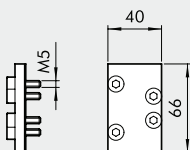

5 BLIND END PLATE

ISO 1

ISO 2

Code	Description	Weight [g]
0228000210	Blind end plate, ISO 1	79
0228001210	Blind end plate, ISO 2	130

6 INTERMEDIATE TOP PORTS

ISO 1

ISO 2

Code	Description	Weight [g]
0228000300	Intermediate top ports, ISO 1	235
0228001300	Intermediate top ports, ISO 2	299

7 INTERMEDIATE REAR PORTS

ISO 1

ISO 2

Code	Description	Weight [g]
0228000301	Intermediate rear ports, ISO 1	237
0228001301	Intermediate rear ports, ISO 2	299

8 BLANKING PLATE

ISO 1

ISO 2

Code	Description	Weight [g]
0228000500	Blanking plate, ISO 1	47
0228001500	Blanking plate, ISO 2	96

9 INTERMEDIATE DIAPHRAGM

Code	Description	Weight [g]
0228000400	Intermediate diaphragm, ISO 1	4
0228001400	Intermediate diaphragm, ISO 2	7

10 DIMENSION ADAPTER

Code	Description	Weight [g]
0228000600	Dimension adapter ISO 1-2	454