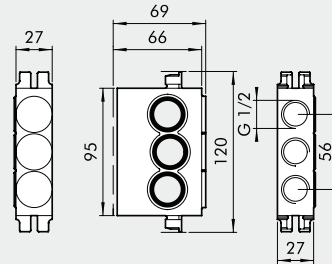

① MANIFOLD BASE, SIDE PORTS

ISO 1

ISO 2

Code	Description	Weight [g]
0228000150	Manifold base, side ports, ISO 1	131
0228001150	Manifold base, side ports, ISO 2	314

② MANIFOLD BASE, BOTTOM PORTS

ISO 1

ISO 2

Code	Description	Weight [g]
0228000155	Manifold base, bottom ports, ISO 1	314
0228001155	Manifold base, bottom ports, ISO 2	505

③ INPUT END PLATE

ISO 1

ISO 2

Code	Description	Weight [g]
0228000200	Input end plate ISO 1	129
0228001200	Input end plate ISO 2	206

④ ADDITIONAL INPUT END PLATE

ISO 1

ISO 2

Code	Description	Weight [g]
0228000201	Additional input end plate, ISO 1	84
0228001201	Additional input end plate, ISO 2	162

5 BLIND END PLATE

ISO 1

ISO 2

Code	Description	Weight [g]
0228000210	Blind end plate, ISO 1	79
0228001210	Blind end plate, ISO 2	130

6 INTERMEDIATE TOP PORTS

ISO 1

ISO 2

Code	Description	Weight [g]
0228000300	Intermediate top ports, ISO 1	235
0228001300	Intermediate top ports, ISO 2	299

7 INTERMEDIATE REAR PORTS

ISO 1

ISO 2

Code	Description	Weight [g]
0228000301	Intermediate rear ports, ISO 1	237
0228001301	Intermediate rear ports, ISO 2	299

8 BLANKING PLATE

ISO 1

ISO 2

Code	Description	Weight [g]
0228000500	Blanking plate, ISO 1	47
0228001500	Blanking plate, ISO 2	96