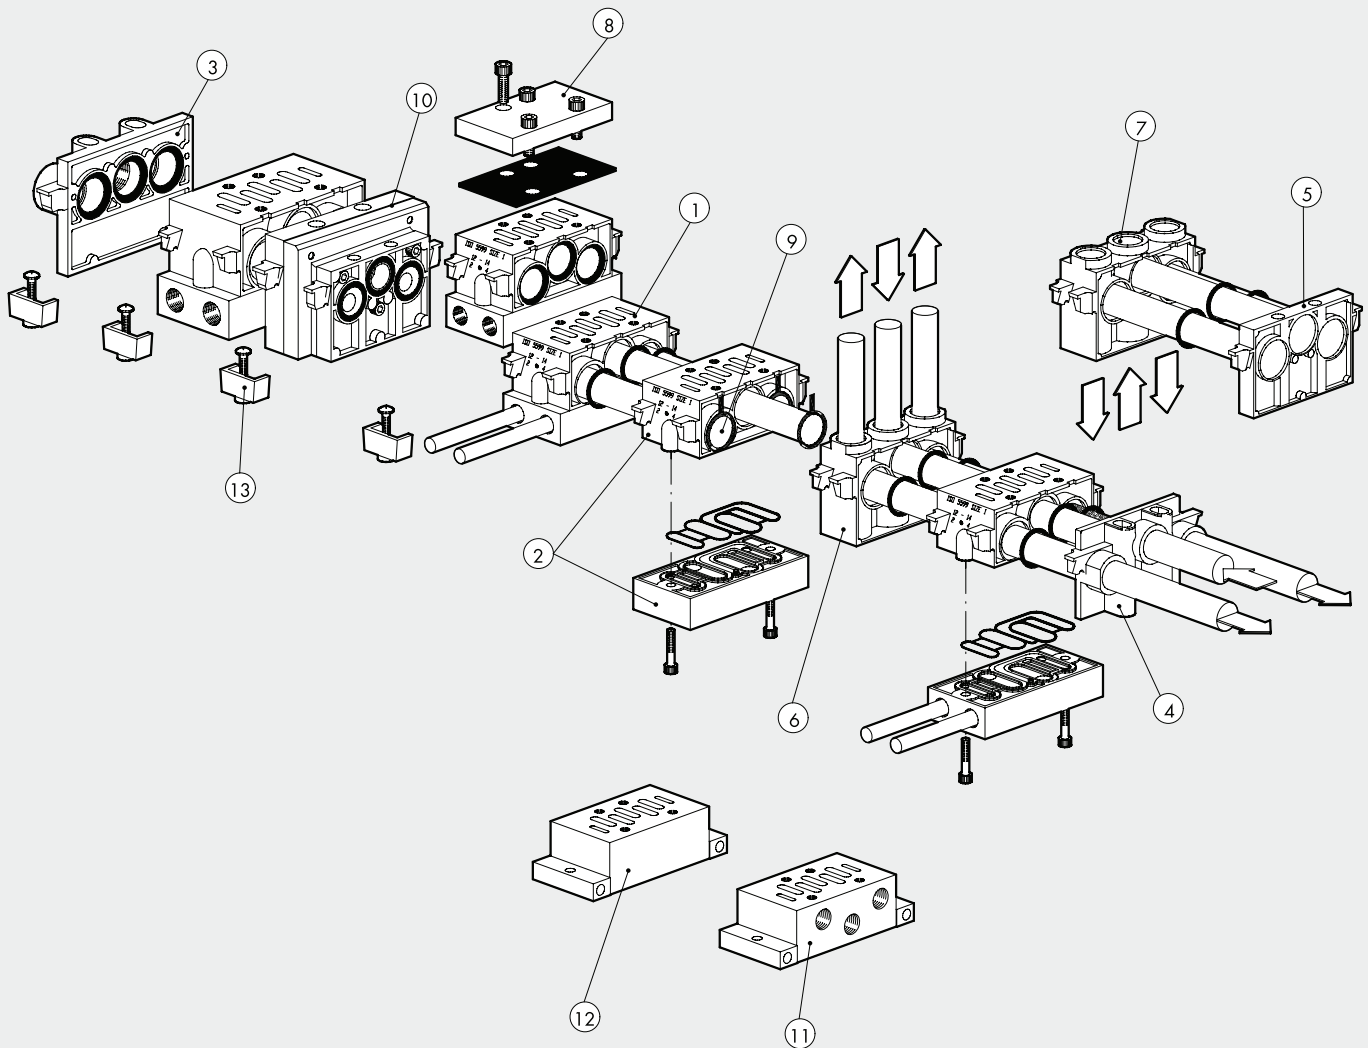

BASES ISO 5599/1 FOR VALVES SERIES IPV-ISV SIZE 1 AND 2

VALVES

BASES ISO 5599/1 FOR VALVES SERIES IPV-ISV SIZE 1 AND 2

Reference	Code ISO 1	Code ISO 2	Description
①	0228000150	0228001150	Manifold base - side ports
②	0228000155	0228001155	Manifold base with bottom ports
③	0228000200	0228001200	Input end plate
④	0228000201	0228001201	Additional input end plate
⑤	0228000210	0228001210	Blind end plate
⑥	0228000300	0228001300	Intermediate - top ports
⑦	0228000301	0228001301	Intermediate - back ports
⑧	0228000500	0228001500	Blanking plate
⑨	0228000400	0228001400	Intermediate diaphragm
⑩	0228000600	-	ISO 1/ISO 2 port adapter
⑪	0228000100	0228001100	Individual base - side ports
⑫	0228000110	0228001110	Base - bottom ports
⑬	0228000700	0228001700	Assembly kit

① MANIFOLD BASE, SIDE PORTS

ISO 1

ISO 2

Code	Description	Weight [g]
0228000150	Manifold base, side ports, ISO 1	131
0228001150	Manifold base, side ports, ISO 2	314

② MANIFOLD BASE, BOTTOM PORTS

ISO 1

ISO 2

Code	Description	Weight [g]
0228000155	Manifold base, bottom ports, ISO 1	314
0228001155	Manifold base, bottom ports, ISO 2	505

③ INPUT END PLATE

ISO 1

ISO 2

Code	Description	Weight [g]
0228000200	Input end plate ISO 1	129
0228001200	Input end plate ISO 2	206

④ ADDITIONAL INPUT END PLATE

ISO 1

ISO 2

Code	Description	Weight [g]
0228000201	Additional input end plate, ISO 1	84
0228001201	Additional input end plate, ISO 2	162

5 BLIND END PLATE

ISO 1

ISO 2

Code	Description	Weight [g]
0228000210	Blind end plate, ISO 1	79
0228001210	Blind end plate, ISO 2	130

6 INTERMEDIATE TOP PORTS

ISO 1

ISO 2

Code	Description	Weight [g]
0228000300	Intermediate top ports, ISO 1	235
0228001300	Intermediate top ports, ISO 2	299