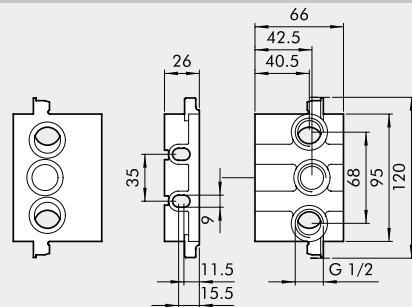

BASES ISO 5599/1 FOR VALVES SERIES IPV-ISV SIZE 1 AND 2

VALVES

BASES ISO 5599/1 FOR VALVES SERIES IPV-ISV SIZE 1 AND 2

Reference	Code ISO 1	Code ISO 2	Description
①	0228000150	0228001150	Manifold base - side ports
②	0228000155	0228001155	Manifold base with bottom ports
③	0228000200	0228001200	Input end plate
④	0228000201	0228001201	Additional input end plate
⑤	0228000210	0228001210	Blind end plate
⑥	0228000300	0228001300	Intermediate - top ports
⑦	0228000301	0228001301	Intermediate - back ports
⑧	0228000500	0228001500	Blanking plate
⑨	0228000400	0228001400	Intermediate diaphragm
⑩	0228000600	-	ISO 1/ISO 2 port adapter
⑪	0228000100	0228001100	Individual base - side ports
⑫	0228000110	0228001110	Base - bottom ports
⑬	0228000700	0228001700	Assembly kit

① MANIFOLD BASE, SIDE PORTS

ISO 1

ISO 2

Code	Description	Weight [g]
0228000150	Manifold base, side ports, ISO 1	131
0228001150	Manifold base, side ports, ISO 2	314

② MANIFOLD BASE, BOTTOM PORTS

ISO 1

ISO 2

Code	Description	Weight [g]
0228000155	Manifold base, bottom ports, ISO 1	314
0228001155	Manifold base, bottom ports, ISO 2	505

③ INPUT END PLATE

ISO 1

ISO 2

Code	Description	Weight [g]
0228000200	Input end plate ISO 1	129
0228001200	Input end plate ISO 2	206

④ ADDITIONAL INPUT END PLATE

ISO 1

ISO 2

Code	Description	Weight [g]
0228000201	Additional input end plate, ISO 1	84
0228001201	Additional input end plate, ISO 2	162

5 BLIND END PLATE

ISO 1

ISO 2

Code	Description	Weight [g]
0228000210	Blind end plate, ISO 1	79
0228001210	Blind end plate, ISO 2	130

6 INTERMEDIATE TOP PORTS

ISO 1

ISO 2

Code	Description	Weight [g]
0228000300	Intermediate top ports, ISO 1	235
0228001300	Intermediate top ports, ISO 2	299