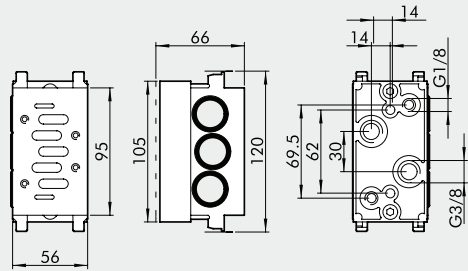

BASES ISO 5599/1 FOR VALVES SERIES IPV-ISV SIZE 1 AND 2

VALVES

BASES ISO 5599/1 FOR VALVES SERIES IPV-ISV SIZE 1 AND 2

Reference	Code ISO 1	Code ISO 2	Description
①	0228000150	0228001150	Manifold base - side ports
②	0228000155	0228001155	Manifold base with bottom ports
③	0228000200	0228001200	Input end plate
④	0228000201	0228001201	Additional input end plate
⑤	0228000210	0228001210	Blind end plate
⑥	0228000300	0228001300	Intermediate - top ports
⑦	0228000301	0228001301	Intermediate - back ports
⑧	0228000500	0228001500	Blanking plate
⑨	0228000400	0228001400	Intermediate diaphragm
⑩	0228000600	-	ISO 1/ISO 2 port adapter
⑪	0228000100	0228001100	Individual base - side ports
⑫	0228000110	0228001110	Base - bottom ports
⑬	0228000700	0228001700	Assembly kit

① MANIFOLD BASE, SIDE PORTS

ISO 1

ISO 2

Code	Description	Weight [g]
0228000150	Manifold base, side ports, ISO 1	131
0228001150	Manifold base, side ports, ISO 2	314

② MANIFOLD BASE, BOTTOM PORTS

ISO 1

ISO 2

Code	Description	Weight [g]
0228000155	Manifold base, bottom ports, ISO 1	314
0228001155	Manifold base, bottom ports, ISO 2	505

③ INPUT END PLATE

ISO 1

ISO 2

Code	Description	Weight [g]
0228000200	Input end plate ISO 1	129
0228001200	Input end plate ISO 2	206

④ ADDITIONAL INPUT END PLATE

ISO 1

ISO 2

Code	Description	Weight [g]
0228000201	Additional input end plate, ISO 1	84
0228001201	Additional input end plate, ISO 2	162

5 BLIND END PLATE

ISO 1

ISO 2

Code	Description	Weight [g]
0228000210	Blind end plate, ISO 1	79
0228001210	Blind end plate, ISO 2	130

6 INTERMEDIATE TOP PORTS

ISO 1

ISO 2

Code	Description	Weight [g]
0228000300	Intermediate top ports, ISO 1	235
0228001300	Intermediate top ports, ISO 2	299