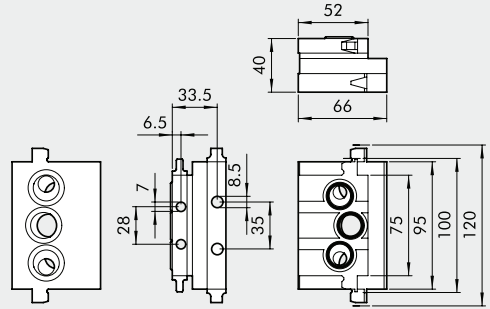

5 BLIND END PLATE

ISO 1

ISO 2

Code	Description	Weight [g]
0228000210	Blind end plate, ISO 1	79
0228001210	Blind end plate, ISO 2	130

6 INTERMEDIATE TOP PORTS

ISO 1

ISO 2

Code	Description	Weight [g]
0228000300	Intermediate top ports, ISO 1	235
0228001300	Intermediate top ports, ISO 2	299

7 INTERMEDIATE REAR PORTS

ISO 1

ISO 2

Code	Description	Weight [g]
0228000301	Intermediate rear ports, ISO 1	237
0228001301	Intermediate rear ports, ISO 2	299

8 BLANKING PLATE

ISO 1

ISO 2

Code	Description	Weight [g]
0228000500	Blanking plate, ISO 1	47
0228001500	Blanking plate, ISO 2	96

9 INTERMEDIATE DIAPHRAGM

Code	Description	Weight [g]
0228000400	Intermediate diaphragm, ISO 1	4
0228001400	Intermediate diaphragm, ISO 2	7

10 DIMENSION ADAPTER

Code	Description	Weight [g]
0228000600	Dimension adapter ISO 1-2	454

11 INDIVIDUAL BASE SIDE PORTS

ISO 1

ISO 2

Code	Description	Weight [g]
0228000100	Individual base side ports, ISO 1	165
0228001100	Individual base side ports, ISO 2	257

12 INDIVIDUAL BASE BOTTOM PORTS

ISO 1