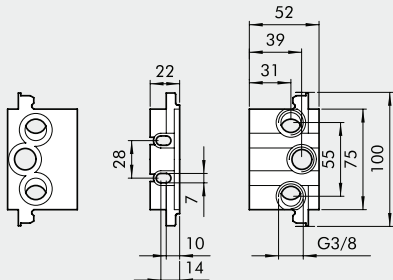

BASES ISO 5599/1 FOR VALVES SERIES IPV-ISV SIZE 1 AND 2

VALVES

BASES ISO 5599/1 FOR VALVES SERIES IPV-ISV SIZE 1 AND 2

Reference	Code ISO 1	Code ISO 2	Description
①	0228000150	0228001150	Manifold base - side ports
②	0228000155	0228001155	Manifold base with bottom ports
③	0228000200	0228001200	Input end plate
④	0228000201	0228001201	Additional input end plate
⑤	0228000210	0228001210	Blind end plate
⑥	0228000300	0228001300	Intermediate - top ports
⑦	0228000301	0228001301	Intermediate - back ports
⑧	0228000500	0228001500	Blanking plate
⑨	0228000400	0228001400	Intermediate diaphragm
⑩	0228000600	-	ISO 1/ISO 2 port adapter
⑪	0228000100	0228001100	Individual base - side ports
⑫	0228000110	0228001110	Base - bottom ports
⑬	0228000700	0228001700	Assembly kit

① MANIFOLD BASE, SIDE PORTS

ISO 1

ISO 2

Code	Description	Weight [g]
0228000150	Manifold base, side ports, ISO 1	131
0228001150	Manifold base, side ports, ISO 2	314

② MANIFOLD BASE, BOTTOM PORTS

ISO 1

ISO 2

Code	Description	Weight [g]
0228000155	Manifold base, bottom ports, ISO 1	314
0228001155	Manifold base, bottom ports, ISO 2	505

③ INPUT END PLATE

ISO 1

ISO 2

Code	Description	Weight [g]
0228000200	Input end plate ISO 1	129
0228001200	Input end plate ISO 2	206

④ ADDITIONAL INPUT END PLATE

ISO 1

ISO 2

Code	Description	Weight [g]
0228000201	Additional input end plate, ISO 1	84
0228001201	Additional input end plate, ISO 2	162

5 BLIND END PLATE

ISO 1

ISO 2

Code	Description	Weight [g]
0228000210	Blind end plate, ISO 1	79
0228001210	Blind end plate, ISO 2	130

6 INTERMEDIATE TOP PORTS

ISO 1

ISO 2

Code	Description	Weight [g]
0228000300	Intermediate top ports, ISO 1	235
0228001300	Intermediate top ports, ISO 2	299