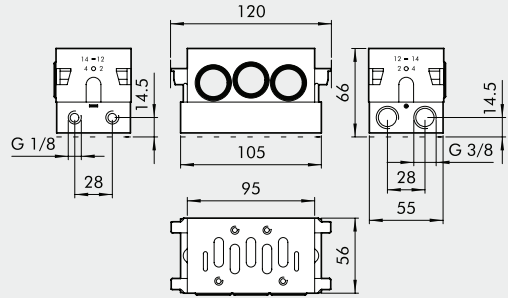

BASES ISO 5599/1 FOR VALVES SERIES IPV-ISV SIZE 1 AND 2

VALVES

BASES ISO 5599/1 FOR VALVES SERIES IPV-ISV SIZE 1 AND 2

Reference	Code ISO 1	Code ISO 2	Description
①	0228000150	0228001150	Manifold base - side ports
②	0228000155	0228001155	Manifold base with bottom ports
③	0228000200	0228001200	Input end plate
④	0228000201	0228001201	Additional input end plate
⑤	0228000210	0228001210	Blind end plate
⑥	0228000300	0228001300	Intermediate - top ports
⑦	0228000301	0228001301	Intermediate - back ports
⑧	0228000500	0228001500	Blanking plate
⑨	0228000400	0228001400	Intermediate diaphragm
⑩	0228000600	-	ISO 1/ISO 2 port adapter
⑪	0228000100	0228001100	Individual base - side ports
⑫	0228000110	0228001110	Base - bottom ports
⑬	0228000700	0228001700	Assembly kit

① MANIFOLD BASE, SIDE PORTS

ISO 1

ISO 2

Code	Description	Weight [g]
0228000150	Manifold base, side ports, ISO 1	131
0228001150	Manifold base, side ports, ISO 2	314

② MANIFOLD BASE, BOTTOM PORTS

ISO 1

ISO 2

Code	Description	Weight [g]
0228000155	Manifold base, bottom ports, ISO 1	314
0228001155	Manifold base, bottom ports, ISO 2	505

③ INPUT END PLATE

ISO 1

ISO 2

Code	Description	Weight [g]
0228000200	Input end plate ISO 1	129
0228001200	Input end plate ISO 2	206

④ ADDITIONAL INPUT END PLATE

ISO 1

ISO 2

Code	Description	Weight [g]
0228000201	Additional input end plate, ISO 1	84
0228001201	Additional input end plate, ISO 2	162

5 BLIND END PLATE

ISO 1

ISO 2

Code	Description	Weight [g]
0228000210	Blind end plate, ISO 1	79
0228001210	Blind end plate, ISO 2	130

6 INTERMEDIATE TOP PORTS

ISO 1

ISO 2

Code	Description	Weight [g]
0228000300	Intermediate top ports, ISO 1	235
0228001300	Intermediate top ports, ISO 2	299