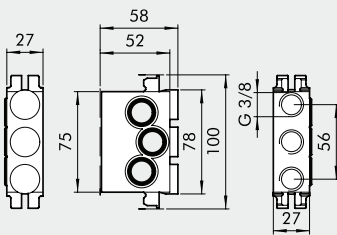

① MANIFOLD BASE, SIDE PORTS

ISO 1

ISO 2

Code	Description	Weight [g]
0228000150	Manifold base, side ports, ISO 1	131
0228001150	Manifold base, side ports, ISO 2	314

② MANIFOLD BASE, BOTTOM PORTS

ISO 1

ISO 2

Code	Description	Weight [g]
0228000155	Manifold base, bottom ports, ISO 1	314
0228001155	Manifold base, bottom ports, ISO 2	505

③ INPUT END PLATE

ISO 1

ISO 2

Code	Description	Weight [g]
0228000200	Input end plate ISO 1	129
0228001200	Input end plate ISO 2	206

④ ADDITIONAL INPUT END PLATE

ISO 1

ISO 2

Code	Description	Weight [g]
0228000201	Additional input end plate, ISO 1	84
0228001201	Additional input end plate, ISO 2	162

5 BLIND END PLATE

ISO 1

ISO 2

Code	Description	Weight [g]
0228000210	Blind end plate, ISO 1	79
0228001210	Blind end plate, ISO 2	130

6 INTERMEDIATE TOP PORTS

ISO 1

ISO 2

Code	Description	Weight [g]
0228000300	Intermediate top ports, ISO 1	235
0228001300	Intermediate top ports, ISO 2	299

7 INTERMEDIATE REAR PORTS

ISO 1

ISO 2

Code	Description	Weight [g]
0228000301	Intermediate rear ports, ISO 1	237
0228001301	Intermediate rear ports, ISO 2	299

8 BLANKING PLATE

ISO 1

ISO 2

Code	Description	Weight [g]
0228000500	Blanking plate, ISO 1	47
0228001500	Blanking plate, ISO 2	96