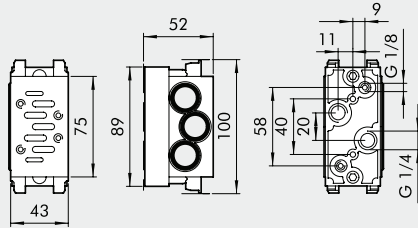

BASES ISO 5599/1 FOR VALVES SERIES IPV-ISV SIZE 1 AND 2

VALVES

BASES ISO 5599/1 FOR VALVES SERIES IPV-ISV SIZE 1 AND 2

Reference	Code ISO 1	Code ISO 2	Description
①	0228000150	0228001150	Manifold base - side ports
②	0228000155	0228001155	Manifold base with bottom ports
③	0228000200	0228001200	Input end plate
④	0228000201	0228001201	Additional input end plate
⑤	0228000210	0228001210	Blind end plate
⑥	0228000300	0228001300	Intermediate - top ports
⑦	0228000301	0228001301	Intermediate - back ports
⑧	0228000500	0228001500	Blanking plate
⑨	0228000400	0228001400	Intermediate diaphragm
⑩	0228000600	-	ISO 1/ISO 2 port adapter
⑪	0228000100	0228001100	Individual base - side ports
⑫	0228000110	0228001110	Base - bottom ports
⑬	0228000700	0228001700	Assembly kit

① MANIFOLD BASE, SIDE PORTS

ISO 1

ISO 2

Code	Description	Weight [g]
0228000150	Manifold base, side ports, ISO 1	131
0228001150	Manifold base, side ports, ISO 2	314

② MANIFOLD BASE, BOTTOM PORTS

ISO 1

ISO 2

Code	Description	Weight [g]
0228000155	Manifold base, bottom ports, ISO 1	314
0228001155	Manifold base, bottom ports, ISO 2	505

③ INPUT END PLATE

ISO 1

ISO 2

Code	Description	Weight [g]
0228000200	Input end plate ISO 1	129
0228001200	Input end plate ISO 2	206

④ ADDITIONAL INPUT END PLATE

ISO 1

ISO 2

Code	Description	Weight [g]
0228000201	Additional input end plate, ISO 1	84
0228001201	Additional input end plate, ISO 2	162

5 BLIND END PLATE

ISO 1

ISO 2

Code	Description	Weight [g]
0228000210	Blind end plate, ISO 1	79
0228001210	Blind end plate, ISO 2	130

6 INTERMEDIATE TOP PORTS

ISO 1

ISO 2

Code	Description	Weight [g]
0228000300	Intermediate top ports, ISO 1	235
0228001300	Intermediate top ports, ISO 2	299