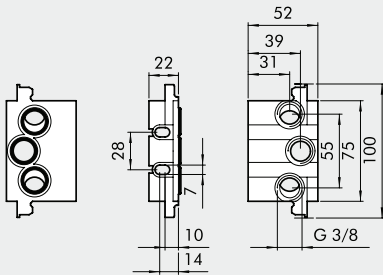

BASES ISO 5599/1 FOR VALVES SERIES IPV-ISV SIZE 1 AND 2

VALVES

BASES ISO 5599/1 FOR VALVES SERIES IPV-ISV SIZE 1 AND 2

Reference	Code ISO 1	Code ISO 2	Description
①	0228000150	0228001150	Manifold base - side ports
②	0228000155	0228001155	Manifold base with bottom ports
③	0228000200	0228001200	Input end plate
④	0228000201	0228001201	Additional input end plate
⑤	0228000210	0228001210	Blind end plate
⑥	0228000300	0228001300	Intermediate - top ports
⑦	0228000301	0228001301	Intermediate - back ports
⑧	0228000500	0228001500	Blanking plate
⑨	0228000400	0228001400	Intermediate diaphragm
⑩	0228000600	-	ISO 1/ISO 2 port adapter
⑪	0228000100	0228001100	Individual base - side ports
⑫	0228000110	0228001110	Base - bottom ports
⑬	0228000700	0228001700	Assembly kit

① MANIFOLD BASE, SIDE PORTS

ISO 1

ISO 2

Code	Description	Weight [g]
0228000150	Manifold base, side ports, ISO 1	131
0228001150	Manifold base, side ports, ISO 2	314

② MANIFOLD BASE, BOTTOM PORTS

ISO 1

ISO 2

Code	Description	Weight [g]
0228000155	Manifold base, bottom ports, ISO 1	314
0228001155	Manifold base, bottom ports, ISO 2	505

③ INPUT END PLATE

ISO 1

ISO 2

Code	Description	Weight [g]
0228000200	Input end plate ISO 1	129
0228001200	Input end plate ISO 2	206

④ ADDITIONAL INPUT END PLATE

ISO 1

ISO 2

Code	Description	Weight [g]
0228000201	Additional input end plate, ISO 1	84
0228001201	Additional input end plate, ISO 2	162

5 BLIND END PLATE

ISO 1

ISO 2

Code	Description	Weight [g]
0228000210	Blind end plate, ISO 1	79
0228001210	Blind end plate, ISO 2	130

6 INTERMEDIATE TOP PORTS

ISO 1

ISO 2

Code	Description	Weight [g]
0228000300	Intermediate top ports, ISO 1	235
0228001300	Intermediate top ports, ISO 2	299