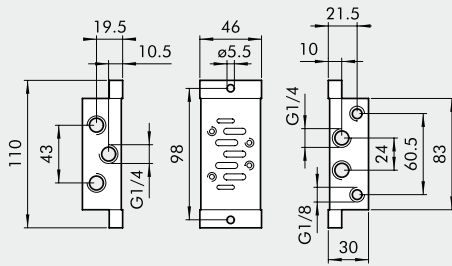

5 BLIND END PLATE

ISO 1

ISO 2

Code	Description	Weight [g]
0228000210	Blind end plate, ISO 1	79
0228001210	Blind end plate, ISO 2	130

6 INTERMEDIATE TOP PORTS

ISO 1

ISO 2

Code	Description	Weight [g]
0228000300	Intermediate top ports, ISO 1	235
0228001300	Intermediate top ports, ISO 2	299

7 INTERMEDIATE REAR PORTS

ISO 1

ISO 2

Code	Description	Weight [g]
0228000301	Intermediate rear ports, ISO 1	237
0228001301	Intermediate rear ports, ISO 2	299

8 BLANKING PLATE

ISO 1

ISO 2

Code	Description	Weight [g]
0228000500	Blanking plate, ISO 1	47
0228001500	Blanking plate, ISO 2	96

9 INTERMEDIATE DIAPHRAGM

Code	Description	Weight [g]
0228000400	Intermediate diaphragm, ISO 1	4
0228001400	Intermediate diaphragm, ISO 2	7

10 DIMENSION ADAPTER

Code	Description	Weight [g]
0228000600	Dimension adapter ISO 1-2	454

11 INDIVIDUAL BASE SIDE PORTS

ISO 1

ISO 2

Code	Description	Weight [g]
0228000100	Individual base side ports, ISO 1	165
0228001100	Individual base side ports, ISO 2	257

12 INDIVIDUAL BASE BOTTOM PORTS

ISO 1