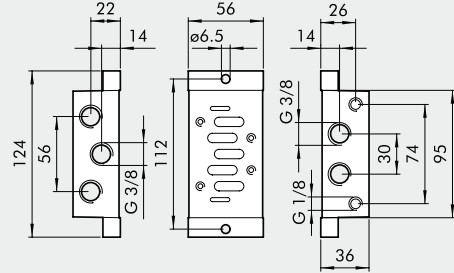

7 INTERMEDIATE REAR PORTS

ISO 1

ISO 2

Code	Description	Weight [g]
0228000301	Intermediate rear ports, ISO 1	237
0228001301	Intermediate rear ports, ISO 2	299

8 BLANKING PLATE

ISO 1

ISO 2

Code	Description	Weight [g]
0228000500	Blanking plate, ISO 1	47
0228001500	Blanking plate, ISO 2	96

9 INTERMEDIATE DIAPHRAGM

Code	Description	Weight [g]
0228000400	Intermediate diaphragm, ISO 1	4
0228001400	Intermediate diaphragm, ISO 2	7

10 DIMENSION ADAPTER

Code	Description	Weight [g]
0228000600	Dimension adapter ISO 1-2	454

11 INDIVIDUAL BASE SIDE PORTS

ISO 1

ISO 2

Code	Description	Weight [g]
0228000100	Individual base side ports, ISO 1	165
0228001100	Individual base side ports, ISO 2	257

12 INDIVIDUAL BASE BOTTOM PORTS

ISO 1