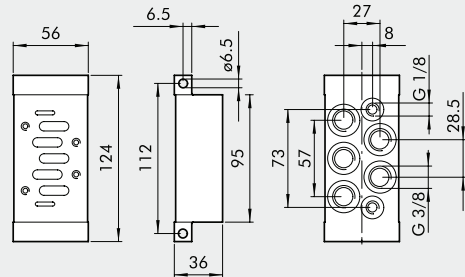

11 INDIVIDUAL BASE SIDE PORTS

ISO 1

ISO 2

Code	Description	Weight [g]
0228000100	Individual base side ports, ISO 1	165
0228001100	Individual base side ports, ISO 2	257

12 INDIVIDUAL BASE BOTTOM PORTS

ISO 1

ISO 2

Code	Description	Weight [g]
0228000110	Individual base bottom ports, ISO 1	197
0228001110	Individual base bottom ports, ISO 2	304

13 ASSEMBLY KIT

ISO 1

ISO 2

Code	Description	Weight [g]
0228000700	Assembly kit, ISO 1	47
0228001700	Assembly kit, ISO 2	47