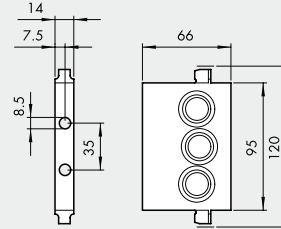

BASES ISO 5599/1 FOR VALVES SERIES IPV-ISV SIZE 1 AND 2

VALVES

BASES ISO 5599/1 FOR VALVES SERIES IPV-ISV SIZE 1 AND 2

Reference	Code ISO 1	Code ISO 2	Description
①	0228000150	0228001150	Manifold base - side ports
②	0228000155	0228001155	Manifold base with bottom ports
③	0228000200	0228001200	Input end plate
④	0228000201	0228001201	Additional input end plate
⑤	0228000210	0228001210	Blind end plate
⑥	0228000300	0228001300	Intermediate - top ports
⑦	0228000301	0228001301	Intermediate - back ports
⑧	0228000500	0228001500	Blanking plate
⑨	0228000400	0228001400	Intermediate diaphragm
⑩	0228000600	-	ISO 1/ISO 2 port adapter
⑪	0228000100	0228001100	Individual base - side ports
⑫	0228000110	0228001110	Base - bottom ports
⑬	0228000700	0228001700	Assembly kit

① MANIFOLD BASE, SIDE PORTS

ISO 1

ISO 2

Code	Description	Weight [g]
0228000150	Manifold base, side ports, ISO 1	131
0228001150	Manifold base, side ports, ISO 2	314

② MANIFOLD BASE, BOTTOM PORTS

ISO 1

ISO 2

Code	Description	Weight [g]
0228000155	Manifold base, bottom ports, ISO 1	314
0228001155	Manifold base, bottom ports, ISO 2	505

③ INPUT END PLATE

ISO 1

ISO 2

Code	Description	Weight [g]
0228000200	Input end plate ISO 1	129
0228001200	Input end plate ISO 2	206

④ ADDITIONAL INPUT END PLATE

ISO 1

ISO 2

Code	Description	Weight [g]
0228000201	Additional input end plate, ISO 1	84
0228001201	Additional input end plate, ISO 2	162

5 BLIND END PLATE

ISO 1

ISO 2

Code	Description	Weight [g]
0228000210	Blind end plate, ISO 1	79
0228001210	Blind end plate, ISO 2	130

6 INTERMEDIATE TOP PORTS

ISO 1

ISO 2

Code	Description	Weight [g]
0228000300	Intermediate top ports, ISO 1	235
0228001300	Intermediate top ports, ISO 2	299