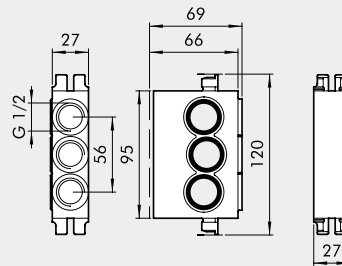

① MANIFOLD BASE, SIDE PORTS

ISO 1

ISO 2

Code	Description	Weight [g]
0228000150	Manifold base, side ports, ISO 1	131
0228001150	Manifold base, side ports, ISO 2	314

② MANIFOLD BASE, BOTTOM PORTS

ISO 1

ISO 2

Code	Description	Weight [g]
0228000155	Manifold base, bottom ports, ISO 1	314
0228001155	Manifold base, bottom ports, ISO 2	505

③ INPUT END PLATE

ISO 1

ISO 2

Code	Description	Weight [g]
0228000200	Input end plate ISO 1	129
0228001200	Input end plate ISO 2	206

④ ADDITIONAL INPUT END PLATE

ISO 1

ISO 2

Code	Description	Weight [g]
0228000201	Additional input end plate, ISO 1	84
0228001201	Additional input end plate, ISO 2	162

5 BLIND END PLATE

ISO 1

ISO 2

Code	Description	Weight [g]
0228000210	Blind end plate, ISO 1	79
0228001210	Blind end plate, ISO 2	130

6 INTERMEDIATE TOP PORTS

ISO 1

ISO 2

Code	Description	Weight [g]
0228000300	Intermediate top ports, ISO 1	235
0228001300	Intermediate top ports, ISO 2	299

7 INTERMEDIATE REAR PORTS

ISO 1

ISO 2

Code	Description	Weight [g]
0228000301	Intermediate rear ports, ISO 1	237
0228001301	Intermediate rear ports, ISO 2	299

8 BLANKING PLATE

ISO 1

ISO 2

Code	Description	Weight [g]
0228000500	Blanking plate, ISO 1	47
0228001500	Blanking plate, ISO 2	96