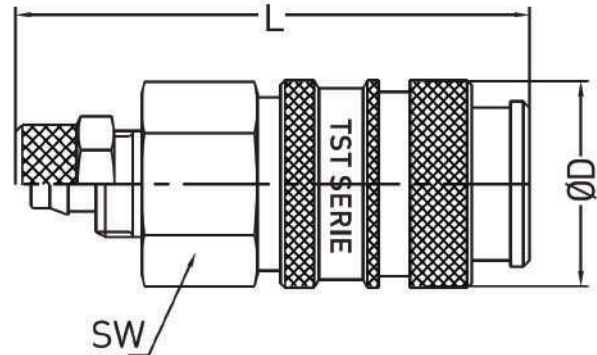

# COUPLING BODY WITH INTEGRAL TUBE FITTING, NICKEL PLATED

[www.pneumatics.ie](http://www.pneumatics.ie)

## Dimensions

Product code	Connection	SW	L	ØD
QRC214PN	4 x 6 mm - M 10x1	14	41	16
QRC216PN	6 x 8 mm - M 12x1	14	41	16