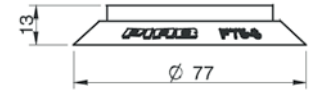

F75

3150131P & 3150131S

F110

3150132P & 3150132S

Type F

Flat Cup with Cleats

Code	D10	Model	Material	Fitting
3150131P		F75	Nitrile-PVC	Pad Only
3150131S		F75	Silicone	Pad Only
0100551* **		F75	Fitting Only	G3/8" Female Thread
0100552**		F75	Fitting Only	G3/8" Female Thread
0100555* **		F75	Fitting Only	G1/2" Female Thread
3150132P		F110	Nitrile-PVC	Pad Only
3150132S		F110	Silicone	Pad Only
0100561* **		F110	Fitting Only	G1/2" Female Thread
0100563**		F110	Fitting Only	G1/2" Female Thread
3150133P		F150	Nitrile-PVC	Pad Only
3150133S		F150	Silicone	Pad Only
0100564*		F150	Fitting Only	G1/2" Female Thread
0100567*		F150	Fitting Only	G3/4" Female Thread
0100566**		F150	Fitting Only	G1/2" Female Thread
0104724		F75P	Polyurethane 30/60	Pad Only
0111584		F75P	Polyurethane 60	Pad Only
0104725		F110P	Polyurethane 30/60	Pad Only
0111593		F110P	Polyurethane 60	Pad Only
0100557*		F110P	Fitting Only	G3/8" Female Thread