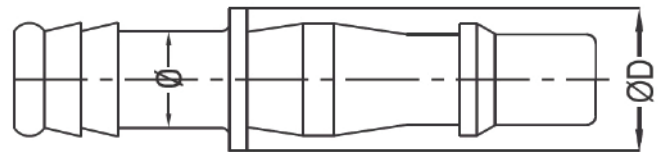

COUPLING PLUG WITH INTEGRAL HOSETAIL

www.pneumatics.ie

Dimensions

Product code	Connection	L	ØD
QRP196H	6 mm - 1/4"	58	11
QRP198H	8 mm - 5/16"	58	11
QRP1910H	10 mm - 3/8"	58	12