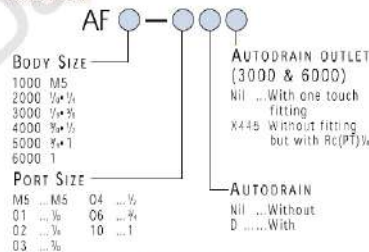

HOW TO ORDER AIR FILTER

ACCESSORIES AIR FILTER

Poly Filter	Sintered Bronze Element 5µm	Applicable Filter Series
111344	11134-5B	AF1000
1129116A	11294-5B	AF2000
111585A	111511-5B	AF3000
1116103A	11104-5B	AF4000
111724A	11173-5B	AF5000
111825A	11074-5B	AF6000

Note: Sintered bronze and Poly elements are now interchangeable

Bracket	Applicable Filter Series
B240A	AF2000
B340A	AF3000
B440A	AF4000
B640A	AF5000/6000

STOCKED PRODUCTS FOR A LIST OF STOCKED PRODUCTS, PLEASE SEE THE CURRENT SMC PRICE LIST

Model	A	B	C	D	E	F	G	H	J	K	L	M	P	With Auto Drain	
														B	Type
AF1000	25	66	7	25	-	-	-	-	-	-	-	-	26.5	86.5	Differential pressure
AF2000	40	97.5	11	40	17	30	27	22	5.4	8.4	40	2.3	40	120.5	Differential pressure
AF3000	53	132.5	14	53	16	41	40	23	6.5	8	53	2.3	56	170	Floater (N.O.)
AF4000	70	168.5	18	70	17	50	54	25	8.5	10.5	70	2.3	73	206	Floater (N.O.)
AF5000	90	247.5	24	90	23	70	66	35	11	13	90	3.2	90	285	Floater (N.O.)
AF6000	95	261.5	24	95	23	70	66	35	11	13	90	3.2	95	299	Floater (N.O.)

SYMBOLS

STOCKED PRODUCTS
FOR A LIST OF STOCKED PRODUCTS,
PLEASE SEE THE CURRENT SMC PRICE LIST