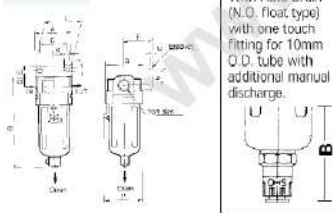

DIMENSIONS AF3000•4000