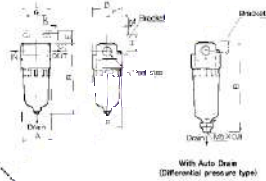

DIMENSIONS AF1000•2000

With Auto Drain
(Differential pressure type)