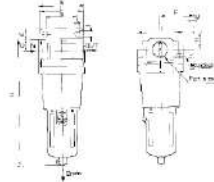

DIMENSIONS AF5000•6000

See below for auto drain