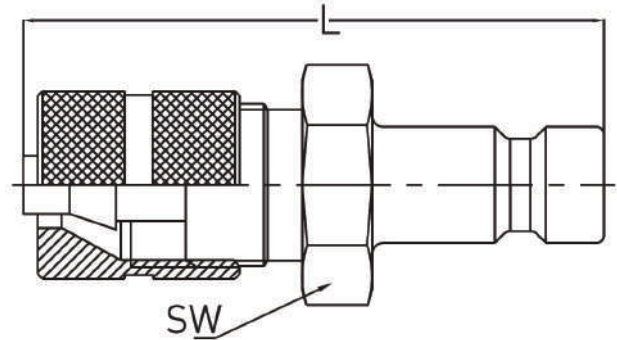

COUPLING PLUG WITH INTEGRAL TUBE FITTING

www.pneumatics.ie

Dimensions

Product code	Connection	SW	L
QRP203P	3 x 5 mm - M 7x0,5	9	25
QRP204P	4 x 6 mm - M 8x0,5	9	25