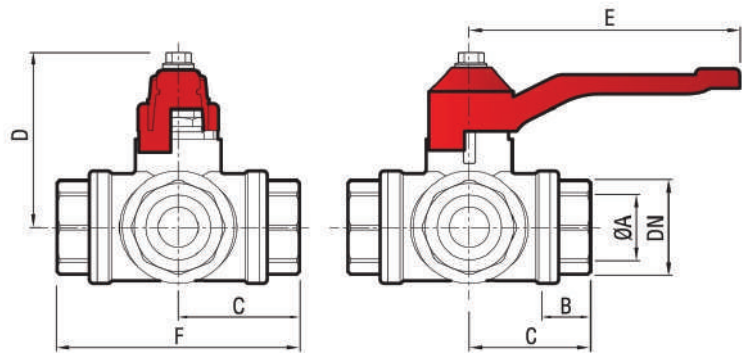

THREE WAY 'T' PORT BALL VALVE

www.pneumatics.ie

Dimensions

Product code	Size	ØA mm	A mm	B mm	C mm	D mm	E mm	gr	PN
BV3T14	0	0	0	0	0	0	0	0	0
BV3T38	0	0	0	0	0	0	0	0	0
BV3T12	1/2"	10	17	41	52	115	82	626	16
BV3T34	3/4"	15	18.5	45	55.5	115	90	861	16
BV3T1	1"	20	20	53	64	150	106	1479	16
BV3T114	1 1/4"	25	23.5	60	76.5	150	120	1990	16
BV3T112	1 1/2"	32	28.5	71	93.5	240	142	3664	16
BV3T2	2"	40	32	82.5	103.5	240	165	5728	16