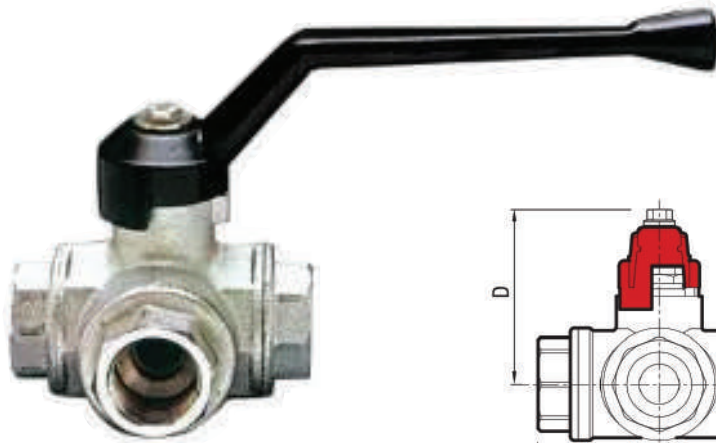

THREE WAY 'T' PORT BALL VALVE

www.pneumatics.ie

Dimensions

Product code	Size	ØA mm	A mm	B mm	C mm	D mm	E mm	gr	PN
BV3T14	0	0	0	0	0	0	0	0	0
BV3T38	0	0	0	0	0	0	0	0	0
BV3T12	1/2"	10	17	41	52	115	82	626	16
BV3T34	3/4"	15	18.5	45	55.5	115	90	861	16
BV3T1	1"	20	20	53	64	150	106	1479	16
BV3T114	1 1/4"	25	23.5	60	76.5	150	120	1990	16
BV3T112	1 1/2"	32	28.5	71	93.5	240	142	3664	16
BV3T2	2"	40	32	82.5	103.5	240	165	5728	16