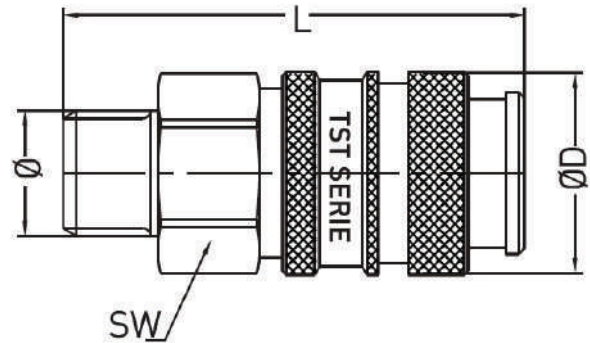

COUPLING BODY WITH MALE THREAD, NICKEL PLATED

www.pneumatics.ie

Dimensions

Product code	Connection	SW	L	$\varnothing D$
QRC2118MN	BSP 1/8"	14	36	16
QRC2114MN	BSP 1/4"	17	38	16
QRC2138MN	BSP 3/8"	19	38	16