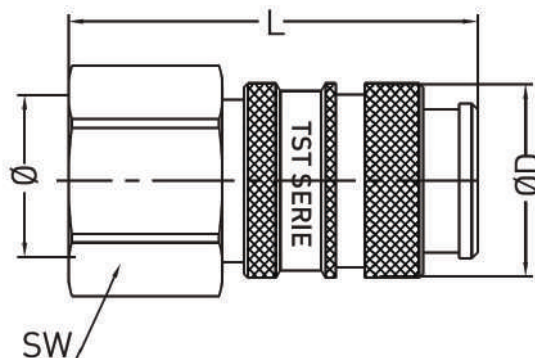

COUPLING BODY WITH MALE THREAD, NICKEL PLATED

www.pneumatics.ie

Dimensions

Product code	Connection	SW	L	$\emptyset D$
QRC2118FN	BSP 1/8"	14	37	16
QRC2114FN	BSP 1/4"	17	38	16
QRC2138FN	BSP 3/8"	19	38	16