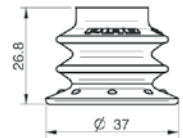

BX35P

0106292 &
0107477