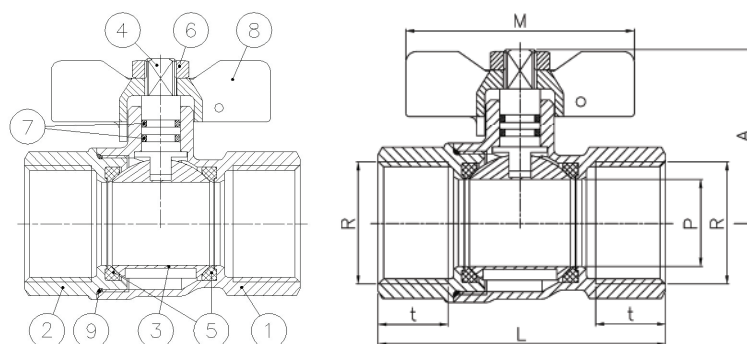

# T-HANDLE GAS BALL VALVE- FEMALE/FEMALE THREADS

BALL STRAIGHT VALVE FOR GAS, F-F. BUTTERFLY HANDLE

[www.pneumatics.ie](http://www.pneumatics.ie)

## Dimensions

Product code	Size	MOP mm	P (DN) mm	L mm	A mm	M mm	T mm	Min (mm) thickness	Wgt. (kg)
GBVT12FF	1/2"	5	15	58	35.5	50	15.5	1.6	0.167
GBVT34FF	3/4"	5	20	65	44.5	62	16.5	1.7	0.273
GBVT1FF	1"	5	25	78	47	62	19.5	2	0.414