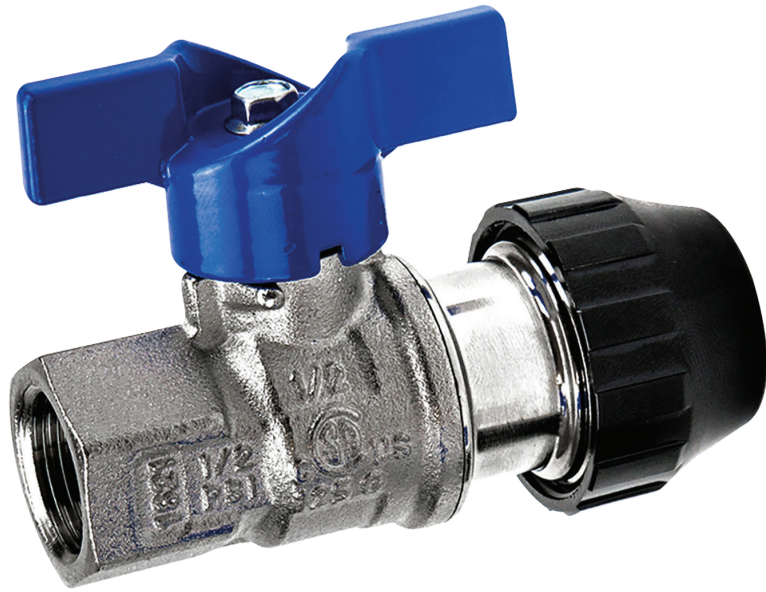

Quick Line Valves

QLVAFAL	Quick Line female threaded connection ball valve						
Code	Gr.	D	d	E	L	H	C
QLVAF016048	278,5	16	1/2"	38	86	64,5	37,3
QLVAF020048AL	320	20	1/2"	45	104	60	48
QLVAF025068AL	470	25	3/4"	51	106	60	52