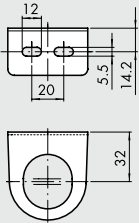

bit ACCESSORIES

ACCESSORIES FOR STANDARD bit AND SERIES F bit FOR WATER

PRESSURE GAUGE

Code	Description
9700102 *	M 40 1/8 04
9700101 *	M 40 1/8 012

9700109 *	M 40x40 1/8 04
9700110 *	M 40x40 1/8 012

* Cannot be used with water

DOME DISASSEMBLY SPANNER

Code	Description
9220701	Cover LUB spanner

R/FR FIXING BRACKET

Code	Description
9200701	SF100 - BIT - ND 1/4 - SY1

COVER DISASSEMBLY SPANNER

Code	Description
9170401	CS CS BIT

ASSEMBLY PLATE (PAIR)

Code	Description
9170201	PAB 1/8 - 1/4 BIT

REDUCER PLUG DISASSEMBLY SPANNER

Code	Description
9170501	CS OTR BIT

WALL MOUNTING BRACKET (PAIR)

Code	Description
9170301	SFB 1/8 - 1/4 BIT

BOWL DISASSEMBLY SPANNER