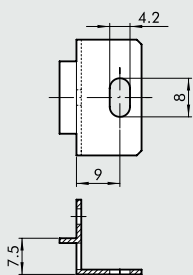

DOME DISASSEMBLY SPANNER

Code	Description
9220701	Cover LUB spanner

R/FR FIXING BRACKET

Code	Description
9200701	SF100 - BIT - ND 1/4 - SY1

COVER DISASSEMBLY SPANNER

Code	Description
9170401	CS CS BIT

ASSEMBLY PLATE (PAIR)

Code	Description
9170201	PAB 1/8 - 1/4 BIT

REDUCER PLUG DISASSEMBLY SPANNER

Code	Description
9170501	CS OTR BIT

WALL MOUNTING BRACKET (PAIR)

Code	Description
9170301	SFB 1/8 - 1/4 BIT

BOWL DISASSEMBLY SPANNER