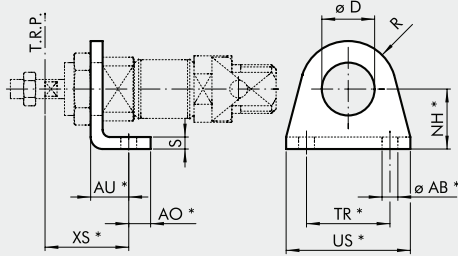

ACCESSORIES FOR ISO 6432 MINI-CYLINDERS

FIXINGS

FOOT MODEL A

Code	Ø	ø D	XS ±1.4	AU	AO	NH ±0.3	TR ^{±0.14}	US	ø AB ^{H13}	R	S	Weight [g]
W0950080001	8	12	24	11	5	16	25	35	4.5	10	3	22
W0950080001	10	12	24	11	5	16	25	35	4.5	10	3	22
W0950120001	12	16	32	14	6	20	32	42	5.5	13	4	42
W0950120001	16	16	32	14	6	20	32	42	5.5	13	4	42
W0950200001	20	22	36	17	8	25	40	54	6.5	20	5	90
W0950200001	25	22	40	17	8	25	40	54	6.5	20	5	90

*ISO 6432 values

Note: Individually packed