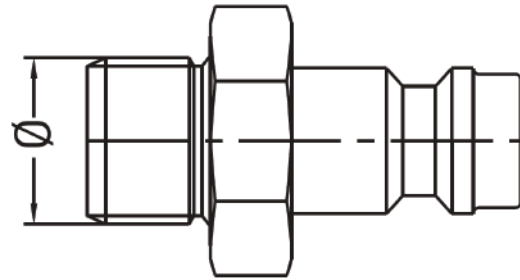

# COUPLING PLUG WITH MALE THREAD, NICKEL PLATED

[www.pneumatics.ie](http://www.pneumatics.ie)

## Dimensions

Product code	Connection	SW	L
QRP2118MN	BSP 1/8"	12	28
QRP2114MN	BSP 1/4"	15	28
QRP2138MN	BSP 3/8"	17	28