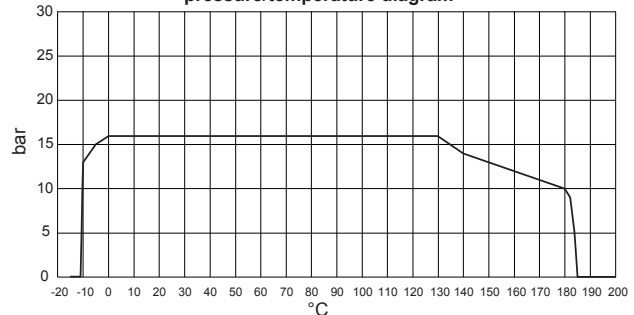

pressure/temperature diagram

CODE BRONZE	Threading	DN	Kv m³/h	Ø Control head	P control bar Min	P control bar Max	P operating ΔP max. bar	Weight Kg. BRONZE	PLUG SPARE KIT	HEAD SPARE KIT
J9SPG1403	3/8"	15	4,5	40	4,2	10	16	1,1	KGJP2303	J9SPG14R3
J9SPG1603	3/8"	15	4,9	50	4	10	16	1,1	KGJP2003	J9SPG16R3
J9SPG1404	1/2"	15	5,3	40	4,2	10	16	1	KGJP2303	J9SPG14R4
*J9SPG1604	1/2"	15	5,7	50	4	10	16	1	KGJP2003	J9SPG16R4
J9SPG1405	3/4"	20	9,2	40	4,2	10	8	1,2	KGJP2305	J9SPG14R5
*J9SPG1605	3/4"	20	10,5	50	4	10	10	1,2	KGJP2005	J9SPG16R5
J9SPG1805	3/4"	20	10,8	63	4	10	16	1,2	KGJP2005	J9SPG18R5
*J9SPG1806	1"	25	20	63	4	10	11	1,6	KGJP2005	J9SPG18R6
J9SPG2106	1"	25	20	90	4	8	16	1,7	KGJP2106	J9SPG21R6
*J9SPG2107	1 1/4"	32	29	90	4	8	14	3	KGJP2107	J9SPG21R7
J9SPG2108	1 1/2"	40	46	90	4	8	11	3,4	KGJP2108	J9SPG21R8
*J9SPG2308	1 1/2"	40	46,5	110	4	8	16	4	KGJP2108	J9SPG23R8
*J9SPG2309	2"	50	67	110	4	8	10	5,8	KGJP2109	J9SPG23R9

Note * Standard Stock

*last updated 03/16