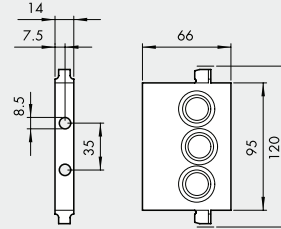

**BASES ISO 5599/1 FOR VALVES  
SERIES IPV-ISV SIZE 1 AND 2**

VALVES

BASES ISO 5599/1 FOR VALVES SERIES IPV-ISV SIZE 1 AND 2

Reference	Code ISO 1	Code ISO 2	Description
①	0228000150	0228001150	Manifold base - side ports
②	0228000155	0228001155	Manifold base with bottom ports
③	0228000200	0228001200	Input end plate
④	0228000201	0228001201	Additional input end plate
⑤	0228000210	0228001210	Blind end plate
⑥	0228000300	0228001300	Intermediate - top ports
⑦	0228000301	0228001301	Intermediate - back ports
⑧	0228000500	0228001500	Blanking plate
⑨	0228000400	0228001400	Intermediate diaphragm
⑩	0228000600	-	ISO 1/ISO 2 port adapter
⑪	0228000100	0228001100	Individual base - side ports
⑫	0228000110	0228001110	Base - bottom ports
⑬	0228000700	0228001700	Assembly kit

① MANIFOLD BASE, SIDE PORTS

ISO 1

ISO 2

Code	Description	Weight [g]
0228000150	Manifold base, side ports, ISO 1	131
0228001150	Manifold base, side ports, ISO 2	314

② MANIFOLD BASE, BOTTOM PORTS

ISO 1

ISO 2

Code	Description	Weight [g]
0228000155	Manifold base, bottom ports, ISO 1	314
0228001155	Manifold base, bottom ports, ISO 2	505

③ INPUT END PLATE

ISO 1

ISO 2

Code	Description	Weight [g]
0228000200	Input end plate ISO 1	129
0228001200	Input end plate ISO 2	206

④ ADDITIONAL INPUT END PLATE

ISO 1

ISO 2

Code	Description	Weight [g]
0228000201	Additional input end plate, ISO 1	84
0228001201	Additional input end plate, ISO 2	162

**5 BLIND END PLATE**

ISO 1

ISO 2

Code	Description	Weight [g]
0228000210	Blind end plate, ISO 1	79
0228001210	Blind end plate, ISO 2	130

**6 INTERMEDIATE TOP PORTS**

ISO 1

ISO 2

Code	Description	Weight [g]
0228000300	Intermediate top ports, ISO 1	235
0228001300	Intermediate top ports, ISO 2	299