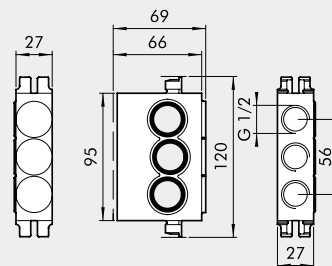

① MANIFOLD BASE, SIDE PORTS

ISO 1

ISO 2

Code	Description	Weight [g]
0228000150	Manifold base, side ports, ISO 1	131
0228001150	Manifold base, side ports, ISO 2	314

② MANIFOLD BASE, BOTTOM PORTS

ISO 1

ISO 2

Code	Description	Weight [g]
0228000155	Manifold base, bottom ports, ISO 1	314
0228001155	Manifold base, bottom ports, ISO 2	505

③ INPUT END PLATE

ISO 1

ISO 2

Code	Description	Weight [g]
0228000200	Input end plate ISO 1	129
0228001200	Input end plate ISO 2	206

④ ADDITIONAL INPUT END PLATE

ISO 1

ISO 2

Code	Description	Weight [g]
0228000201	Additional input end plate, ISO 1	84
0228001201	Additional input end plate, ISO 2	162

**5 BLIND END PLATE**

ISO 1

ISO 2

Code	Description	Weight [g]
0228000210	Blind end plate, ISO 1	79
0228001210	Blind end plate, ISO 2	130

**6 INTERMEDIATE TOP PORTS**

ISO 1

ISO 2

Code	Description	Weight [g]
0228000300	Intermediate top ports, ISO 1	235
0228001300	Intermediate top ports, ISO 2	299

**7 INTERMEDIATE REAR PORTS**

ISO 1

ISO 2

Code	Description	Weight [g]
0228000301	Intermediate rear ports, ISO 1	237
0228001301	Intermediate rear ports, ISO 2	299

**8 BLANKING PLATE**

ISO 1

ISO 2

Code	Description	Weight [g]
0228000500	Blanking plate, ISO 1	47
0228001500	Blanking plate, ISO 2	96