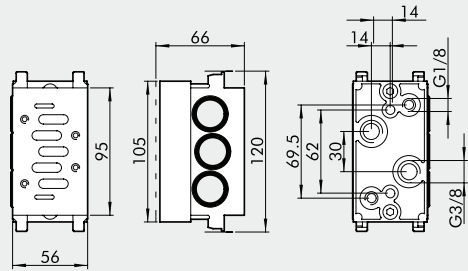

**BASES ISO 5599/1 FOR VALVES  
SERIES IPV-ISV SIZE 1 AND 2**

VALVES

BASES ISO 5599/1 FOR VALVES SERIES IPV-ISV SIZE 1 AND 2

Reference	Code ISO 1	Code ISO 2	Description
①	0228000150	0228001150	Manifold base - side ports
②	0228000155	0228001155	Manifold base with bottom ports
③	0228000200	0228001200	Input end plate
④	0228000201	0228001201	Additional input end plate
⑤	0228000210	0228001210	Blind end plate
⑥	0228000300	0228001300	Intermediate - top ports
⑦	0228000301	0228001301	Intermediate - back ports
⑧	0228000500	0228001500	Blanking plate
⑨	0228000400	0228001400	Intermediate diaphragm
⑩	0228000600	-	ISO 1/ISO 2 port adapter
⑪	0228000100	0228001100	Individual base - side ports
⑫	0228000110	0228001110	Base - bottom ports
⑬	0228000700	0228001700	Assembly kit

① MANIFOLD BASE, SIDE PORTS

ISO 1

ISO 2

Code	Description	Weight [g]
0228000150	Manifold base, side ports, ISO 1	131
0228001150	Manifold base, side ports, ISO 2	314

② MANIFOLD BASE, BOTTOM PORTS

ISO 1

ISO 2

Code	Description	Weight [g]
0228000155	Manifold base, bottom ports, ISO 1	314
0228001155	Manifold base, bottom ports, ISO 2	505

③ INPUT END PLATE

ISO 1

ISO 2

Code	Description	Weight [g]
0228000200	Input end plate ISO 1	129
0228001200	Input end plate ISO 2	206

④ ADDITIONAL INPUT END PLATE

ISO 1

ISO 2

Code	Description	Weight [g]
0228000201	Additional input end plate, ISO 1	84
0228001201	Additional input end plate, ISO 2	162

**5 BLIND END PLATE**

ISO 1

ISO 2

Code	Description	Weight [g]
0228000210	Blind end plate, ISO 1	79
0228001210	Blind end plate, ISO 2	130

**6 INTERMEDIATE TOP PORTS**

ISO 1

ISO 2

Code	Description	Weight [g]
0228000300	Intermediate top ports, ISO 1	235
0228001300	Intermediate top ports, ISO 2	299