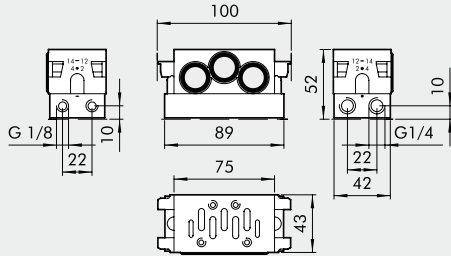

**BASES ISO 5599/1 FOR VALVES  
SERIES IPV-ISV SIZE 1 AND 2**

VALVES

BASES ISO 5599/1 FOR VALVES SERIES IPV-ISV SIZE 1 AND 2

Reference	Code ISO 1	Code ISO 2	Description
①	0228000150	0228001150	Manifold base - side ports
②	0228000155	0228001155	Manifold base with bottom ports
③	0228000200	0228001200	Input end plate
④	0228000201	0228001201	Additional input end plate
⑤	0228000210	0228001210	Blind end plate
⑥	0228000300	0228001300	Intermediate - top ports
⑦	0228000301	0228001301	Intermediate - back ports
⑧	0228000500	0228001500	Blanking plate
⑨	0228000400	0228001400	Intermediate diaphragm
⑩	0228000600	-	ISO 1/ISO 2 port adapter
⑪	0228000100	0228001100	Individual base - side ports
⑫	0228000110	0228001110	Base - bottom ports
⑬	0228000700	0228001700	Assembly kit

① MANIFOLD BASE, SIDE PORTS

ISO 1

ISO 2

Code	Description	Weight [g]
0228000150	Manifold base, side ports, ISO 1	131
0228001150	Manifold base, side ports, ISO 2	314

② MANIFOLD BASE, BOTTOM PORTS

ISO 1

ISO 2

Code	Description	Weight [g]
0228000155	Manifold base, bottom ports, ISO 1	314
0228001155	Manifold base, bottom ports, ISO 2	505

③ INPUT END PLATE

ISO 1

ISO 2

Code	Description	Weight [g]
0228000200	Input end plate ISO 1	129
0228001200	Input end plate ISO 2	206

④ ADDITIONAL INPUT END PLATE

ISO 1

ISO 2

Code	Description	Weight [g]
0228000201	Additional input end plate, ISO 1	84
0228001201	Additional input end plate, ISO 2	162

**5 BLIND END PLATE**

ISO 1

ISO 2

Code	Description	Weight [g]
0228000210	Blind end plate, ISO 1	79
0228001210	Blind end plate, ISO 2	130

**6 INTERMEDIATE TOP PORTS**

ISO 1

ISO 2

Code	Description	Weight [g]
0228000300	Intermediate top ports, ISO 1	235
0228001300	Intermediate top ports, ISO 2	299