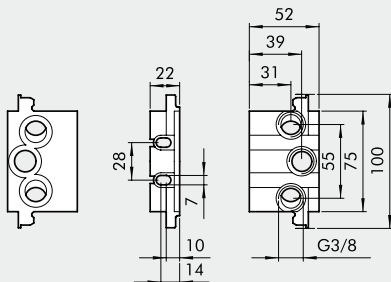

**BASES ISO 5599/1 FOR VALVES  
SERIES IPV-ISV SIZE 1 AND 2**

VALVES

BASES ISO 5599/1 FOR VALVES SERIES IPV-ISV SIZE 1 AND 2

Reference	Code ISO 1	Code ISO 2	Description
①	0228000150	0228001150	Manifold base - side ports
②	0228000155	0228001155	Manifold base with bottom ports
③	0228000200	0228001200	Input end plate
④	0228000201	0228001201	Additional input end plate
⑤	0228000210	0228001210	Blind end plate
⑥	0228000300	0228001300	Intermediate - top ports
⑦	0228000301	0228001301	Intermediate - back ports
⑧	0228000500	0228001500	Blanking plate
⑨	0228000400	0228001400	Intermediate diaphragm
⑩	0228000600	-	ISO 1/ISO 2 port adapter
⑪	0228000100	0228001100	Individual base - side ports
⑫	0228000110	0228001110	Base - bottom ports
⑬	0228000700	0228001700	Assembly kit

① MANIFOLD BASE, SIDE PORTS

ISO 1

ISO 2

Code	Description	Weight [g]
0228000150	Manifold base, side ports, ISO 1	131
0228001150	Manifold base, side ports, ISO 2	314

② MANIFOLD BASE, BOTTOM PORTS

ISO 1

ISO 2

Code	Description	Weight [g]
0228000155	Manifold base, bottom ports, ISO 1	314
0228001155	Manifold base, bottom ports, ISO 2	505

③ INPUT END PLATE

ISO 1

ISO 2

Code	Description	Weight [g]
0228000200	Input end plate ISO 1	129
0228001200	Input end plate ISO 2	206

④ ADDITIONAL INPUT END PLATE

ISO 1

ISO 2

Code	Description	Weight [g]
0228000201	Additional input end plate, ISO 1	84
0228001201	Additional input end plate, ISO 2	162

**5 BLIND END PLATE**

ISO 1

ISO 2

Code	Description	Weight [g]
0228000210	Blind end plate, ISO 1	79
0228001210	Blind end plate, ISO 2	130

**6 INTERMEDIATE TOP PORTS**

ISO 1

ISO 2

Code	Description	Weight [g]
0228000300	Intermediate top ports, ISO 1	235
0228001300	Intermediate top ports, ISO 2	299