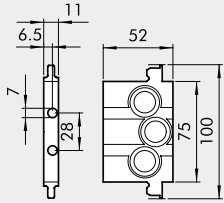

**BASES ISO 5599/1 FOR VALVES  
SERIES IPV-ISV SIZE 1 AND 2**

VALVES

BASES ISO 5599/1 FOR VALVES SERIES IPV-ISV SIZE 1 AND 2

Reference	Code ISO 1	Code ISO 2	Description
①	0228000150	0228001150	Manifold base - side ports
②	0228000155	0228001155	Manifold base with bottom ports
③	0228000200	0228001200	Input end plate
④	0228000201	0228001201	Additional input end plate
⑤	0228000210	0228001210	Blind end plate
⑥	0228000300	0228001300	Intermediate - top ports
⑦	0228000301	0228001301	Intermediate - back ports
⑧	0228000500	0228001500	Blanking plate
⑨	0228000400	0228001400	Intermediate diaphragm
⑩	0228000600	-	ISO 1/ISO 2 port adapter
⑪	0228000100	0228001100	Individual base - side ports
⑫	0228000110	0228001110	Base - bottom ports
⑬	0228000700	0228001700	Assembly kit

① MANIFOLD BASE, SIDE PORTS

ISO 1

ISO 2

Code	Description	Weight [g]
0228000150	Manifold base, side ports, ISO 1	131
0228001150	Manifold base, side ports, ISO 2	314

② MANIFOLD BASE, BOTTOM PORTS

ISO 1

ISO 2

Code	Description	Weight [g]
0228000155	Manifold base, bottom ports, ISO 1	314
0228001155	Manifold base, bottom ports, ISO 2	505

③ INPUT END PLATE

ISO 1

ISO 2

Code	Description	Weight [g]
0228000200	Input end plate ISO 1	129
0228001200	Input end plate ISO 2	206

④ ADDITIONAL INPUT END PLATE

ISO 1

ISO 2

Code	Description	Weight [g]
0228000201	Additional input end plate, ISO 1	84
0228001201	Additional input end plate, ISO 2	162

**5 BLIND END PLATE**

ISO 1

ISO 2

Code	Description	Weight [g]
0228000210	Blind end plate, ISO 1	79
0228001210	Blind end plate, ISO 2	130

**6 INTERMEDIATE TOP PORTS**

ISO 1

ISO 2

Code	Description	Weight [g]
0228000300	Intermediate top ports, ISO 1	235
0228001300	Intermediate top ports, ISO 2	299