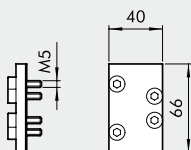

**5 BLIND END PLATE**

ISO 1

ISO 2

Code	Description	Weight [g]
0228000210	Blind end plate, ISO 1	79
0228001210	Blind end plate, ISO 2	130

**6 INTERMEDIATE TOP PORTS**

ISO 1

ISO 2

Code	Description	Weight [g]
0228000300	Intermediate top ports, ISO 1	235
0228001300	Intermediate top ports, ISO 2	299

**7 INTERMEDIATE REAR PORTS**

ISO 1

ISO 2

Code	Description	Weight [g]
0228000301	Intermediate rear ports, ISO 1	237
0228001301	Intermediate rear ports, ISO 2	299

**8 BLANKING PLATE**

ISO 1

ISO 2

Code	Description	Weight [g]
0228000500	Blanking plate, ISO 1	47
0228001500	Blanking plate, ISO 2	96

9 INTERMEDIATE DIAPHRAGM

Code	Description	Weight [g]
0228000400	Intermediate diaphragm, ISO 1	4
0228001400	Intermediate diaphragm, ISO 2	7

10 DIMENSION ADAPTER

Code	Description	Weight [g]
0228000600	Dimension adapter ISO 1-2	454