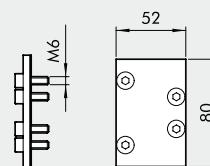

**5 BLIND END PLATE**

ISO 1

ISO 2

Code	Description	Weight [g]
0228000210	Blind end plate, ISO 1	79
0228001210	Blind end plate, ISO 2	130

**6 INTERMEDIATE TOP PORTS**

ISO 1

ISO 2

Code	Description	Weight [g]
0228000300	Intermediate top ports, ISO 1	235
0228001300	Intermediate top ports, ISO 2	299

**7 INTERMEDIATE REAR PORTS**

ISO 1

ISO 2

Code	Description	Weight [g]
0228000301	Intermediate rear ports, ISO 1	237
0228001301	Intermediate rear ports, ISO 2	299

**8 BLANKING PLATE**

ISO 1

ISO 2

Code	Description	Weight [g]
0228000500	Blanking plate, ISO 1	47
0228001500	Blanking plate, ISO 2	96

9 INTERMEDIATE DIAPHRAGM

Code	Description	Weight [g]
0228000400	Intermediate diaphragm, ISO 1	4
0228001400	Intermediate diaphragm, ISO 2	7

10 DIMENSION ADAPTER

Code	Description	Weight [g]
0228000600	Dimension adapter ISO 1-2	454