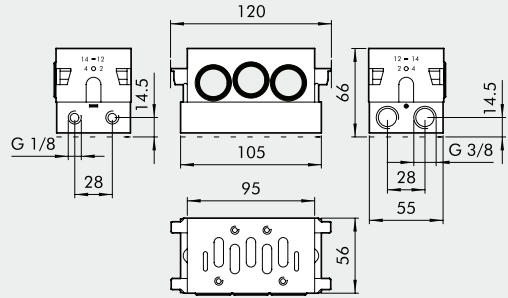

**BASES ISO 5599/1 FOR VALVES  
SERIES IPV-ISV SIZE 1 AND 2**

VALVES

BASES ISO 5599/1 FOR VALVES SERIES IPV-ISV SIZE 1 AND 2

Reference	Code ISO 1	Code ISO 2	Description
①	0228000150	0228001150	Manifold base - side ports
②	0228000155	0228001155	Manifold base with bottom ports
③	0228000200	0228001200	Input end plate
④	0228000201	0228001201	Additional input end plate
⑤	0228000210	0228001210	Blind end plate
⑥	0228000300	0228001300	Intermediate - top ports
⑦	0228000301	0228001301	Intermediate - back ports
⑧	0228000500	0228001500	Blanking plate
⑨	0228000400	0228001400	Intermediate diaphragm
⑩	0228000600	-	ISO 1/ISO 2 port adapter
⑪	0228000100	0228001100	Individual base - side ports
⑫	0228000110	0228001110	Base - bottom ports
⑬	0228000700	0228001700	Assembly kit

① MANIFOLD BASE, SIDE PORTS

ISO 1

ISO 2

Code	Description	Weight [g]
0228000150	Manifold base, side ports, ISO 1	131
0228001150	Manifold base, side ports, ISO 2	314

② MANIFOLD BASE, BOTTOM PORTS

ISO 1

ISO 2

Code	Description	Weight [g]
0228000155	Manifold base, bottom ports, ISO 1	314
0228001155	Manifold base, bottom ports, ISO 2	505

③ INPUT END PLATE

ISO 1

ISO 2

Code	Description	Weight [g]
0228000200	Input end plate ISO 1	129
0228001200	Input end plate ISO 2	206

④ ADDITIONAL INPUT END PLATE

ISO 1

ISO 2

Code	Description	Weight [g]
0228000201	Additional input end plate, ISO 1	84
0228001201	Additional input end plate, ISO 2	162

**5 BLIND END PLATE**

ISO 1

ISO 2

Code	Description	Weight [g]
0228000210	Blind end plate, ISO 1	79
0228001210	Blind end plate, ISO 2	130

**6 INTERMEDIATE TOP PORTS**

ISO 1

ISO 2

Code	Description	Weight [g]
0228000300	Intermediate top ports, ISO 1	235
0228001300	Intermediate top ports, ISO 2	299