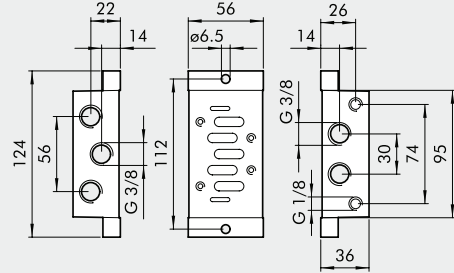

**7 INTERMEDIATE REAR PORTS**

ISO 1

ISO 2

Code	Description	Weight [g]
0228000301	Intermediate rear ports, ISO 1	237
0228001301	Intermediate rear ports, ISO 2	299

**8 BLANKING PLATE**

ISO 1

ISO 2

Code	Description	Weight [g]
0228000500	Blanking plate, ISO 1	47
0228001500	Blanking plate, ISO 2	96

9 INTERMEDIATE DIAPHRAGM

Code	Description	Weight [g]
0228000400	Intermediate diaphragm, ISO 1	4
0228001400	Intermediate diaphragm, ISO 2	7

10 DIMENSION ADAPTER

Code	Description	Weight [g]
0228000600	Dimension adapter ISO 1-2	454

11 INDIVIDUAL BASE SIDE PORTS

ISO 1

ISO 2

Code	Description	Weight [g]
0228000100	Individual base side ports, ISO 1	165
0228001100	Individual base side ports, ISO 2	257

12 INDIVIDUAL BASE BOTTOM PORTS

ISO 1