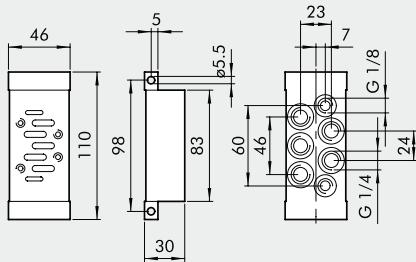

11 INDIVIDUAL BASE SIDE PORTS

ISO 1

ISO 2

Code	Description	Weight [g]
0228000100	Individual base side ports, ISO 1	165
0228001100	Individual base side ports, ISO 2	257

12 INDIVIDUAL BASE BOTTOM PORTS

ISO 1

ISO 2

Code	Description	Weight [g]
0228000110	Individual base bottom ports, ISO 1	197
0228001110	Individual base bottom ports, ISO 2	304

13 ASSEMBLY KIT

ISO 1

ISO 2

Code	Description	Weight [g]
0228000700	Assembly kit, ISO 1	47
0228001700	Assembly kit, ISO 2	47