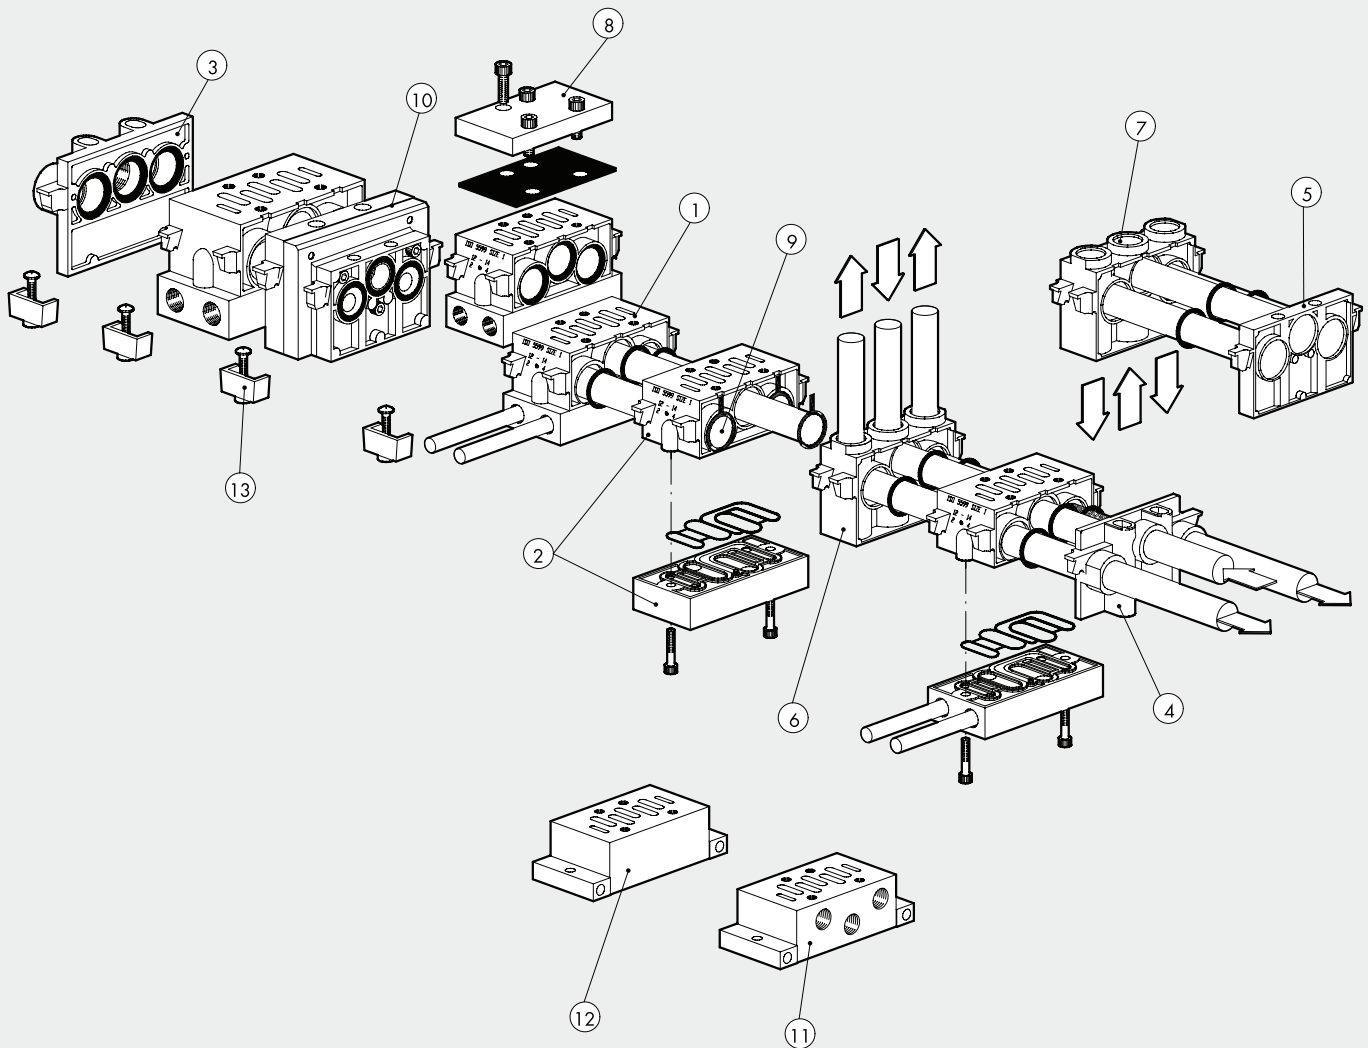

**BASES ISO 5599/1 FOR VALVES  
SERIES IPV-ISV SIZE 1 AND 2**

VALVES

BASES ISO 5599/1 FOR VALVES SERIES IPV-ISV SIZE 1 AND 2

Reference	Code ISO 1	Code ISO 2	Description
①	0228000150	0228001150	Manifold base - side ports
②	0228000155	0228001155	Manifold base with bottom ports
③	0228000200	0228001200	Input end plate
④	0228000201	0228001201	Additional input end plate
⑤	0228000210	0228001210	Blind end plate
⑥	0228000300	0228001300	Intermediate - top ports
⑦	0228000301	0228001301	Intermediate - back ports
⑧	0228000500	0228001500	Blanking plate
⑨	0228000400	0228001400	Intermediate diaphragm
⑩	0228000600	-	ISO 1/ISO 2 port adapter
⑪	0228000100	0228001100	Individual base - side ports
⑫	0228000110	0228001110	Base - bottom ports
⑬	0228000700	0228001700	Assembly kit

① MANIFOLD BASE, SIDE PORTS

ISO 1

ISO 2

Code	Description	Weight [g]
0228000150	Manifold base, side ports, ISO 1	131
0228001150	Manifold base, side ports, ISO 2	314

② MANIFOLD BASE, BOTTOM PORTS

ISO 1

ISO 2

Code	Description	Weight [g]
0228000155	Manifold base, bottom ports, ISO 1	314
0228001155	Manifold base, bottom ports, ISO 2	505

③ INPUT END PLATE

ISO 1

ISO 2

Code	Description	Weight [g]
0228000200	Input end plate ISO 1	129
0228001200	Input end plate ISO 2	206

④ ADDITIONAL INPUT END PLATE

ISO 1

ISO 2

Code	Description	Weight [g]
0228000201	Additional input end plate, ISO 1	84
0228001201	Additional input end plate, ISO 2	162

**5 BLIND END PLATE**

ISO 1

ISO 2

Code	Description	Weight [g]
0228000210	Blind end plate, ISO 1	79
0228001210	Blind end plate, ISO 2	130

**6 INTERMEDIATE TOP PORTS**

ISO 1

ISO 2

Code	Description	Weight [g]
0228000300	Intermediate top ports, ISO 1	235
0228001300	Intermediate top ports, ISO 2	299