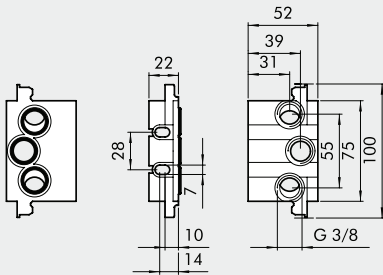

**BASES ISO 5599/1 FOR VALVES  
SERIES IPV-ISV SIZE 1 AND 2**

VALVES

BASES ISO 5599/1 FOR VALVES SERIES IPV-ISV SIZE 1 AND 2

Reference	Code ISO 1	Code ISO 2	Description
①	0228000150	0228001150	Manifold base - side ports
②	0228000155	0228001155	Manifold base with bottom ports
③	0228000200	0228001200	Input end plate
④	0228000201	0228001201	Additional input end plate
⑤	0228000210	0228001210	Blind end plate
⑥	0228000300	0228001300	Intermediate - top ports
⑦	0228000301	0228001301	Intermediate - back ports
⑧	0228000500	0228001500	Blanking plate
⑨	0228000400	0228001400	Intermediate diaphragm
⑩	0228000600	-	ISO 1/ISO 2 port adapter
⑪	0228000100	0228001100	Individual base - side ports
⑫	0228000110	0228001110	Base - bottom ports
⑬	0228000700	0228001700	Assembly kit

① MANIFOLD BASE, SIDE PORTS

ISO 1

ISO 2

Code	Description	Weight [g]
0228000150	Manifold base, side ports, ISO 1	131
0228001150	Manifold base, side ports, ISO 2	314

② MANIFOLD BASE, BOTTOM PORTS

ISO 1

ISO 2

Code	Description	Weight [g]
0228000155	Manifold base, bottom ports, ISO 1	314
0228001155	Manifold base, bottom ports, ISO 2	505

③ INPUT END PLATE

ISO 1

ISO 2

Code	Description	Weight [g]
0228000200	Input end plate ISO 1	129
0228001200	Input end plate ISO 2	206

④ ADDITIONAL INPUT END PLATE

ISO 1

ISO 2

Code	Description	Weight [g]
0228000201	Additional input end plate, ISO 1	84
0228001201	Additional input end plate, ISO 2	162

**5 BLIND END PLATE**

ISO 1

ISO 2

Code	Description	Weight [g]
0228000210	Blind end plate, ISO 1	79
0228001210	Blind end plate, ISO 2	130

**6 INTERMEDIATE TOP PORTS**

ISO 1

ISO 2

Code	Description	Weight [g]
0228000300	Intermediate top ports, ISO 1	235
0228001300	Intermediate top ports, ISO 2	299