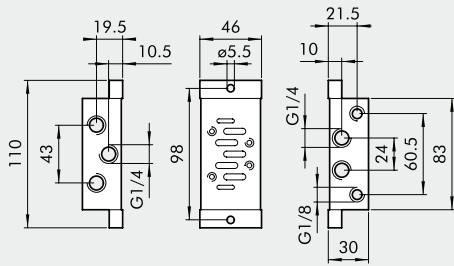

**7 INTERMEDIATE REAR PORTS**

ISO 1

ISO 2

Code	Description	Weight [g]
0228000301	Intermediate rear ports, ISO 1	237
0228001301	Intermediate rear ports, ISO 2	299

**8 BLANKING PLATE**

ISO 1

ISO 2

Code	Description	Weight [g]
0228000500	Blanking plate, ISO 1	47
0228001500	Blanking plate, ISO 2	96

9 INTERMEDIATE DIAPHRAGM

Code	Description	Weight [g]
0228000400	Intermediate diaphragm, ISO 1	4
0228001400	Intermediate diaphragm, ISO 2	7

10 DIMENSION ADAPTER

Code	Description	Weight [g]
0228000600	Dimension adapter ISO 1-2	454

11 INDIVIDUAL BASE SIDE PORTS

ISO 1

ISO 2

Code	Description	Weight [g]
0228000100	Individual base side ports, ISO 1	165
0228001100	Individual base side ports, ISO 2	257

12 INDIVIDUAL BASE BOTTOM PORTS

ISO 1