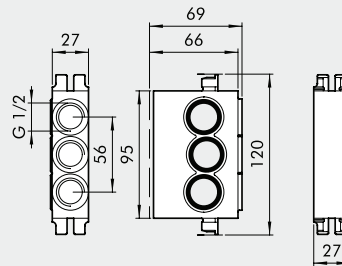

① MANIFOLD BASE, SIDE PORTS

ISO 1

ISO 2

Code	Description	Weight [g]
0228000150	Manifold base, side ports, ISO 1	131
0228001150	Manifold base, side ports, ISO 2	314

② MANIFOLD BASE, BOTTOM PORTS

ISO 1

ISO 2

Code	Description	Weight [g]
0228000155	Manifold base, bottom ports, ISO 1	314
0228001155	Manifold base, bottom ports, ISO 2	505

③ INPUT END PLATE

ISO 1

ISO 2

Code	Description	Weight [g]
0228000200	Input end plate ISO 1	129
0228001200	Input end plate ISO 2	206

④ ADDITIONAL INPUT END PLATE

ISO 1

ISO 2

Code	Description	Weight [g]
0228000201	Additional input end plate, ISO 1	84
0228001201	Additional input end plate, ISO 2	162

**5 BLIND END PLATE**

ISO 1

ISO 2

Code	Description	Weight [g]
0228000210	Blind end plate, ISO 1	79
0228001210	Blind end plate, ISO 2	130

**6 INTERMEDIATE TOP PORTS**

ISO 1

ISO 2

Code	Description	Weight [g]
0228000300	Intermediate top ports, ISO 1	235
0228001300	Intermediate top ports, ISO 2	299

**7 INTERMEDIATE REAR PORTS**

ISO 1

ISO 2

Code	Description	Weight [g]
0228000301	Intermediate rear ports, ISO 1	237
0228001301	Intermediate rear ports, ISO 2	299

**8 BLANKING PLATE**

ISO 1

ISO 2

Code	Description	Weight [g]
0228000500	Blanking plate, ISO 1	47
0228001500	Blanking plate, ISO 2	96