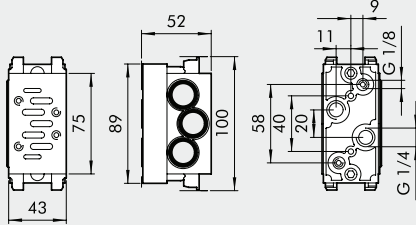

**BASES ISO 5599/1 FOR VALVES  
SERIES IPV-ISV SIZE 1 AND 2**

VALVES

BASES ISO 5599/1 FOR VALVES SERIES IPV-ISV SIZE 1 AND 2

Reference	Code ISO 1	Code ISO 2	Description
①	0228000150	0228001150	Manifold base - side ports
②	0228000155	0228001155	Manifold base with bottom ports
③	0228000200	0228001200	Input end plate
④	0228000201	0228001201	Additional input end plate
⑤	0228000210	0228001210	Blind end plate
⑥	0228000300	0228001300	Intermediate - top ports
⑦	0228000301	0228001301	Intermediate - back ports
⑧	0228000500	0228001500	Blanking plate
⑨	0228000400	0228001400	Intermediate diaphragm
⑩	0228000600	-	ISO 1/ISO 2 port adapter
⑪	0228000100	0228001100	Individual base - side ports
⑫	0228000110	0228001110	Base - bottom ports
⑬	0228000700	0228001700	Assembly kit

① MANIFOLD BASE, SIDE PORTS

ISO 1

ISO 2

Code	Description	Weight [g]
0228000150	Manifold base, side ports, ISO 1	131
0228001150	Manifold base, side ports, ISO 2	314

② MANIFOLD BASE, BOTTOM PORTS

ISO 1

ISO 2

Code	Description	Weight [g]
0228000155	Manifold base, bottom ports, ISO 1	314
0228001155	Manifold base, bottom ports, ISO 2	505

③ INPUT END PLATE

ISO 1

ISO 2

Code	Description	Weight [g]
0228000200	Input end plate ISO 1	129
0228001200	Input end plate ISO 2	206

④ ADDITIONAL INPUT END PLATE

ISO 1

ISO 2

Code	Description	Weight [g]
0228000201	Additional input end plate, ISO 1	84
0228001201	Additional input end plate, ISO 2	162

**5 BLIND END PLATE**

ISO 1

ISO 2

Code	Description	Weight [g]
0228000210	Blind end plate, ISO 1	79
0228001210	Blind end plate, ISO 2	130

**6 INTERMEDIATE TOP PORTS**

ISO 1

ISO 2

Code	Description	Weight [g]
0228000300	Intermediate top ports, ISO 1	235
0228001300	Intermediate top ports, ISO 2	299