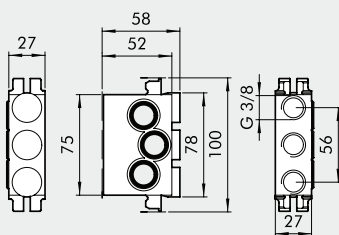

① MANIFOLD BASE, SIDE PORTS

ISO 1

ISO 2

Code	Description	Weight [g]
0228000150	Manifold base, side ports, ISO 1	131
0228001150	Manifold base, side ports, ISO 2	314

② MANIFOLD BASE, BOTTOM PORTS

ISO 1

ISO 2

Code	Description	Weight [g]
0228000155	Manifold base, bottom ports, ISO 1	314
0228001155	Manifold base, bottom ports, ISO 2	505

③ INPUT END PLATE

ISO 1

ISO 2

Code	Description	Weight [g]
0228000200	Input end plate ISO 1	129
0228001200	Input end plate ISO 2	206

④ ADDITIONAL INPUT END PLATE

ISO 1

ISO 2

Code	Description	Weight [g]
0228000201	Additional input end plate, ISO 1	84
0228001201	Additional input end plate, ISO 2	162

**5 BLIND END PLATE**

ISO 1

ISO 2

Code	Description	Weight [g]
0228000210	Blind end plate, ISO 1	79
0228001210	Blind end plate, ISO 2	130

**6 INTERMEDIATE TOP PORTS**

ISO 1

ISO 2

Code	Description	Weight [g]
0228000300	Intermediate top ports, ISO 1	235
0228001300	Intermediate top ports, ISO 2	299

**7 INTERMEDIATE REAR PORTS**

ISO 1

ISO 2

Code	Description	Weight [g]
0228000301	Intermediate rear ports, ISO 1	237
0228001301	Intermediate rear ports, ISO 2	299

**8 BLANKING PLATE**

ISO 1

ISO 2

Code	Description	Weight [g]
0228000500	Blanking plate, ISO 1	47
0228001500	Blanking plate, ISO 2	96