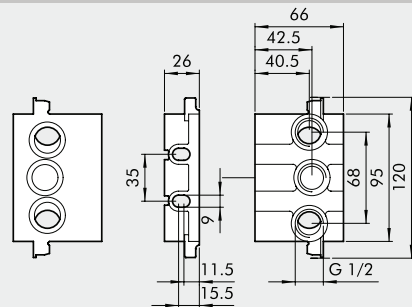

**BASES ISO 5599/1 FOR VALVES  
SERIES IPV-ISV SIZE 1 AND 2**

VALVES

BASES ISO 5599/1 FOR VALVES SERIES IPV-ISV SIZE 1 AND 2

Reference	Code ISO 1	Code ISO 2	Description
①	0228000150	0228001150	Manifold base - side ports
②	0228000155	0228001155	Manifold base with bottom ports
③	0228000200	0228001200	Input end plate
④	0228000201	0228001201	Additional input end plate
⑤	0228000210	0228001210	Blind end plate
⑥	0228000300	0228001300	Intermediate - top ports
⑦	0228000301	0228001301	Intermediate - back ports
⑧	0228000500	0228001500	Blanking plate
⑨	0228000400	0228001400	Intermediate diaphragm
⑩	0228000600	-	ISO 1/ISO 2 port adapter
⑪	0228000100	0228001100	Individual base - side ports
⑫	0228000110	0228001110	Base - bottom ports
⑬	0228000700	0228001700	Assembly kit

① MANIFOLD BASE, SIDE PORTS

ISO 1

ISO 2

Code	Description	Weight [g]
0228000150	Manifold base, side ports, ISO 1	131
0228001150	Manifold base, side ports, ISO 2	314

② MANIFOLD BASE, BOTTOM PORTS

ISO 1

ISO 2

Code	Description	Weight [g]
0228000155	Manifold base, bottom ports, ISO 1	314
0228001155	Manifold base, bottom ports, ISO 2	505

③ INPUT END PLATE

ISO 1

ISO 2

Code	Description	Weight [g]
0228000200	Input end plate ISO 1	129
0228001200	Input end plate ISO 2	206

④ ADDITIONAL INPUT END PLATE

ISO 1

ISO 2

Code	Description	Weight [g]
0228000201	Additional input end plate, ISO 1	84
0228001201	Additional input end plate, ISO 2	162

**5 BLIND END PLATE**

ISO 1

ISO 2

Code	Description	Weight [g]
0228000210	Blind end plate, ISO 1	79
0228001210	Blind end plate, ISO 2	130

**6 INTERMEDIATE TOP PORTS**

ISO 1

ISO 2

Code	Description	Weight [g]
0228000300	Intermediate top ports, ISO 1	235
0228001300	Intermediate top ports, ISO 2	299