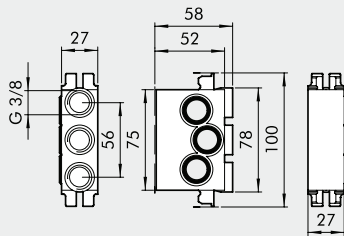

① MANIFOLD BASE, SIDE PORTS

ISO 1

ISO 2

Code	Description	Weight [g]
0228000150	Manifold base, side ports, ISO 1	131
0228001150	Manifold base, side ports, ISO 2	314

② MANIFOLD BASE, BOTTOM PORTS

ISO 1

ISO 2

Code	Description	Weight [g]
0228000155	Manifold base, bottom ports, ISO 1	314
0228001155	Manifold base, bottom ports, ISO 2	505

③ INPUT END PLATE

ISO 1

ISO 2

Code	Description	Weight [g]
0228000200	Input end plate ISO 1	129
0228001200	Input end plate ISO 2	206

④ ADDITIONAL INPUT END PLATE

ISO 1

ISO 2

Code	Description	Weight [g]
0228000201	Additional input end plate, ISO 1	84
0228001201	Additional input end plate, ISO 2	162

**5 BLIND END PLATE**

ISO 1

ISO 2

Code	Description	Weight [g]
0228000210	Blind end plate, ISO 1	79
0228001210	Blind end plate, ISO 2	130

**6 INTERMEDIATE TOP PORTS**

ISO 1

ISO 2

Code	Description	Weight [g]
0228000300	Intermediate top ports, ISO 1	235
0228001300	Intermediate top ports, ISO 2	299

**7 INTERMEDIATE REAR PORTS**

ISO 1

ISO 2

Code	Description	Weight [g]
0228000301	Intermediate rear ports, ISO 1	237
0228001301	Intermediate rear ports, ISO 2	299

**8 BLANKING PLATE**

ISO 1

ISO 2

Code	Description	Weight [g]
0228000500	Blanking plate, ISO 1	47
0228001500	Blanking plate, ISO 2	96