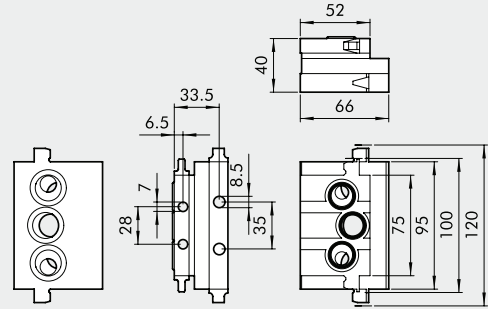

**5 BLIND END PLATE**

ISO 1

ISO 2

Code	Description	Weight [g]
0228000210	Blind end plate, ISO 1	79
0228001210	Blind end plate, ISO 2	130

**6 INTERMEDIATE TOP PORTS**

ISO 1

ISO 2

Code	Description	Weight [g]
0228000300	Intermediate top ports, ISO 1	235
0228001300	Intermediate top ports, ISO 2	299

**7 INTERMEDIATE REAR PORTS**

ISO 1

ISO 2

Code	Description	Weight [g]
0228000301	Intermediate rear ports, ISO 1	237
0228001301	Intermediate rear ports, ISO 2	299

**8 BLANKING PLATE**

ISO 1

ISO 2

Code	Description	Weight [g]
0228000500	Blanking plate, ISO 1	47
0228001500	Blanking plate, ISO 2	96

9 INTERMEDIATE DIAPHRAGM

Code	Description	Weight [g]
0228000400	Intermediate diaphragm, ISO 1	4
0228001400	Intermediate diaphragm, ISO 2	7

10 DIMENSION ADAPTER

Code	Description	Weight [g]
0228000600	Dimension adapter ISO 1-2	454

11 INDIVIDUAL BASE SIDE PORTS

ISO 1

ISO 2

Code	Description	Weight [g]
0228000100	Individual base side ports, ISO 1	165
0228001100	Individual base side ports, ISO 2	257

12 INDIVIDUAL BASE BOTTOM PORTS

ISO 1