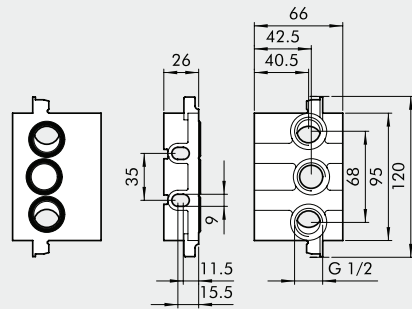

**BASES ISO 5599/1 FOR VALVES  
SERIES IPV-ISV SIZE 1 AND 2**

VALVES

BASES ISO 5599/1 FOR VALVES SERIES IPV-ISV SIZE 1 AND 2

Reference	Code ISO 1	Code ISO 2	Description
①	0228000150	0228001150	Manifold base - side ports
②	0228000155	0228001155	Manifold base with bottom ports
③	0228000200	0228001200	Input end plate
④	0228000201	0228001201	Additional input end plate
⑤	0228000210	0228001210	Blind end plate
⑥	0228000300	0228001300	Intermediate - top ports
⑦	0228000301	0228001301	Intermediate - back ports
⑧	0228000500	0228001500	Blanking plate
⑨	0228000400	0228001400	Intermediate diaphragm
⑩	0228000600	-	ISO 1/ISO 2 port adapter
⑪	0228000100	0228001100	Individual base - side ports
⑫	0228000110	0228001110	Base - bottom ports
⑬	0228000700	0228001700	Assembly kit

① MANIFOLD BASE, SIDE PORTS

ISO 1

ISO 2

Code	Description	Weight [g]
0228000150	Manifold base, side ports, ISO 1	131
0228001150	Manifold base, side ports, ISO 2	314

② MANIFOLD BASE, BOTTOM PORTS

ISO 1

ISO 2

Code	Description	Weight [g]
0228000155	Manifold base, bottom ports, ISO 1	314
0228001155	Manifold base, bottom ports, ISO 2	505

③ INPUT END PLATE

ISO 1

ISO 2

Code	Description	Weight [g]
0228000200	Input end plate ISO 1	129
0228001200	Input end plate ISO 2	206

④ ADDITIONAL INPUT END PLATE

ISO 1

ISO 2

Code	Description	Weight [g]
0228000201	Additional input end plate, ISO 1	84
0228001201	Additional input end plate, ISO 2	162

**5 BLIND END PLATE**

ISO 1

ISO 2

Code	Description	Weight [g]
0228000210	Blind end plate, ISO 1	79
0228001210	Blind end plate, ISO 2	130

**6 INTERMEDIATE TOP PORTS**

ISO 1

ISO 2

Code	Description	Weight [g]
0228000300	Intermediate top ports, ISO 1	235
0228001300	Intermediate top ports, ISO 2	299