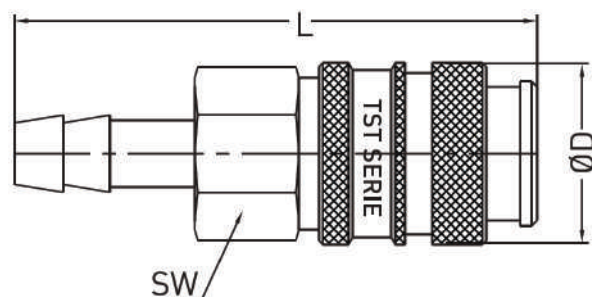

COUPLING BODY WITH INTEGRAL HOSETAIL, NICKEL PLATED

www.pneumatics.ie

Dimensions

Product code	Connection	SW	L	ØD
QRC214HN	4mm - 1/6"	14	46	16
QRC216HN	6mm - 1/4"	14	46	16
QRC218HN	8mm - 5/16"	14	46	16