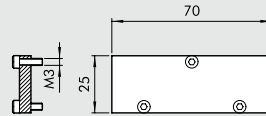

ACCESSORIES: MULTIPLE BASES FOR SERIES 70 PNV-SOV VALVES

MULTIPLE BASE 1/4"

Code	Description	Abbrev.	Weight [g]
0224000201	2-position base	CVM-14-02	296
0224000301	3-position base	CVM-14-03	406
0224000401	4-position base	CVM-14-04	515
0224000501	5-position base	CVM-14-05	624
0224000601	6-position base	CVM-14-06	733
0224000701	7-position base	CVM-14-07	845
0224000801	8-position base	CVM-14-08	956
0224000901	9-position base	CVM-14-09	1055
0224001001	10-position base	CVM-14-10	1086

7 BLANKING PLATE FOR UNUSED POSITIONS

1/8"

1/4"

Code	Description	Weight [g]
0226004500	Blanking plate 1/8"	23
0226005500	Blanking plate 1/4"	29