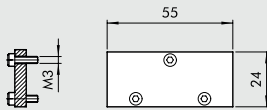

ACCESSORIES: MULTIPLE BASES FOR SERIES 70 PNV-SOV VALVES

MULTIPLE BASE 1/4"

Code	Description	Abbrev.	Weight [g]
0224000201	2-position base	CVM-14-02	296
0224000301	3-position base	CVM-14-03	406
0224000401	4-position base	CVM-14-04	515
0224000501	5-position base	CVM-14-05	624
0224000601	6-position base	CVM-14-06	733
0224000701	7-position base	CVM-14-07	845
0224000801	8-position base	CVM-14-08	956
0224000901	9-position base	CVM-14-09	1055
0224001001	10-position base	CVM-14-10	1086

7 BLANKING PLATE FOR UNUSED POSITIONS

1/8"

1/4"

Code	Description	Weight [g]
0226004500	Blanking plate 1/8"	23
0226005500	Blanking plate 1/4"	29