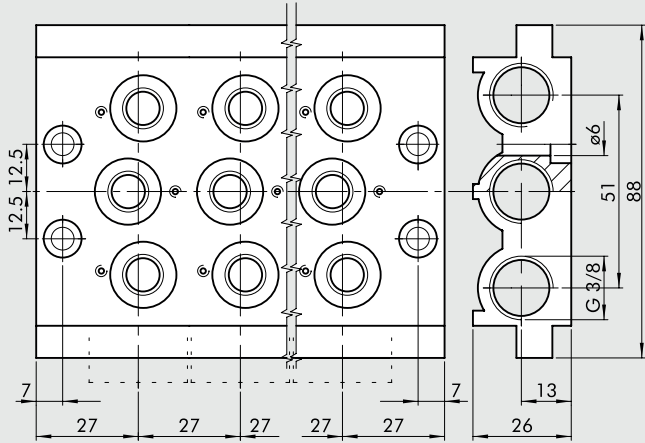

ACCESSORIES: MULTIPLE BASES FOR SERIES 70 PNV-SOV VALVES

MULTIPLE BASE 1/4"

Code	Description	Abbrev.	Weight [g]
0224000201	2-position base	CVM-14-02	296
0224000301	3-position base	CVM-14-03	406
0224000401	4-position base	CVM-14-04	515
0224000501	5-position base	CVM-14-05	624
0224000601	6-position base	CVM-14-06	733
0224000701	7-position base	CVM-14-07	845
0224000801	8-position base	CVM-14-08	956
0224000901	9-position base	CVM-14-09	1055
0224001001	10-position base	CVM-14-10	1086

7 BLANKING PLATE FOR UNUSED POSITIONS

1/8"

1/4"

Code	Description	Weight [g]
0226004500	Blanking plate 1/8"	23
0226005500	Blanking plate 1/4"	29