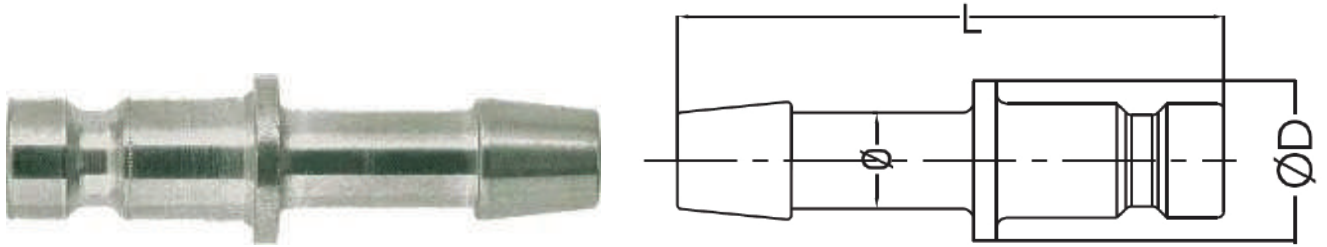

COUPLING PLUG WITH INTEGRAL HOSETAIL

www.pneumatics.ie

Dimensions

Product code	Connection	L	ØD
QRP203H	3 mm - 1/8"	24	7
QRP204H	4 mm - 1/6"	24	7
QRP205H	5 mm - 1/5"	24	7