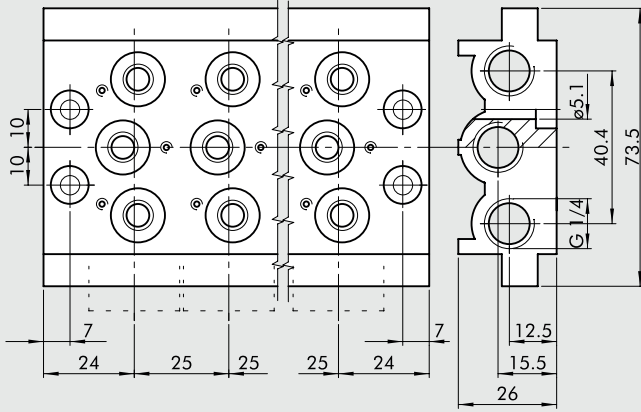

ACCESSORIES: MULTIPLE BASES FOR SERIES 70 PNV-SOV VALVES

MULTIPLE BASE 1/8"

Code	Description	Abbrev.	Weight [g]
0223000201	2-position base	CVM-18-02	236
0223000301	3-position base	CVM-18-03	321
0223000401	4-position base	CVM-18-04	407
0223000501	5-position base	CVM-18-05	494
0223000601	6-position base	CVM-18-06	587
0223000701	7-position base	CVM-18-07	711
0223000801	8-position base	CVM-18-08	760
0223000901	9-position base	CVM-18-09	842
0223001001	10-position base	CVM-18-10	923

7 BLANKING PLATE FOR UNUSED POSITIONS

1/8"

1/4"

Code	Description	Weight [g]
0226004500	Blanking plate 1/8"	23
0226005500	Blanking plate 1/4"	29