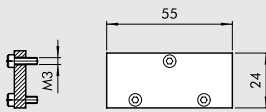

ACCESSORIES: MULTIPLE BASES FOR SERIES 70 PNV-SOV VALVES

MULTIPLE BASE 1/8"

Code	Description	Abbrev.	Weight [g]
0223000201	2-position base	CVM-18-02	236
0223000301	3-position base	CVM-18-03	321
0223000401	4-position base	CVM-18-04	407
0223000501	5-position base	CVM-18-05	494
0223000601	6-position base	CVM-18-06	587
0223000701	7-position base	CVM-18-07	711
0223000801	8-position base	CVM-18-08	760
0223000901	9-position base	CVM-18-09	842
0223001001	10-position base	CVM-18-10	923

7 BLANKING PLATE FOR UNUSED POSITIONS

1/8"

1/4"

Code	Description	Weight [g]
0226004500	Blanking plate 1/8"	23
0226005500	Blanking plate 1/4"	29