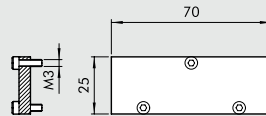

ACCESSORIES: MULTIPLE BASES FOR SERIES 70 PNV-SOV VALVES

MULTIPLE BASE 1/8"

Code	Description	Abbrev.	Weight [g]
0223000201	2-position base	CVM-18-02	236
0223000301	3-position base	CVM-18-03	321
0223000401	4-position base	CVM-18-04	407
0223000501	5-position base	CVM-18-05	494
0223000601	6-position base	CVM-18-06	587
0223000701	7-position base	CVM-18-07	711
0223000801	8-position base	CVM-18-08	760
0223000901	9-position base	CVM-18-09	842
0223001001	10-position base	CVM-18-10	923

7 BLANKING PLATE FOR UNUSED POSITIONS

1/8"

1/4"

Code	Description	Weight [g]
0226004500	Blanking plate 1/8"	23
0226005500	Blanking plate 1/4"	29