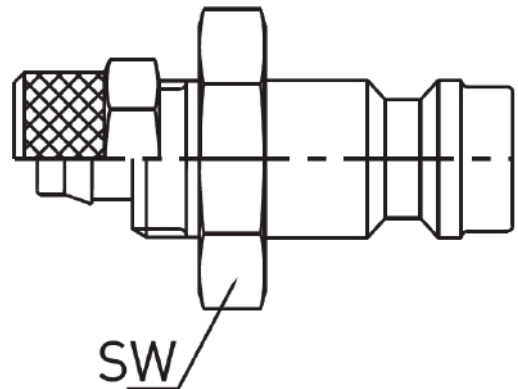

COUPLING PLUG WITH INTEGRAL TUBE FITTING, NICKEL PLATED

www.pneumatics.ie

Dimensions		
Product code	Connection	L
QRP214PN	4 x 6 mm - M 10x1	32
QRP216PN	6 x 8 mm - M 12x1	32