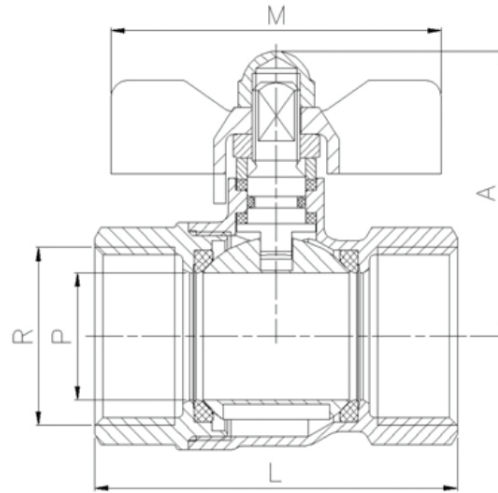

# T-HANDLE GAS BALL VALVE- FEMALE/FEMALE THREADS

BALL STRAIGHT VALVE FOR GAS, F-F. BUTTERFLY HANDLE

[www.pneumatics.ie](http://www.pneumatics.ie)

## Dimensions

Product code	Size R	DN mm	P mm	A mm	L mm	M mm	Weight (kg)
BVT14FF	1/4"	10	10	38	40	50	0.090
BVT38FF	3/8"	10	10	38	43	50	0.100
BVT12FF	1/2"	15	14	40	49	50	0.145
BVT34FF	3/4"	20	19	50	56	62	0.240
BVT1FF	1"	25	24	53	68	62	0.360