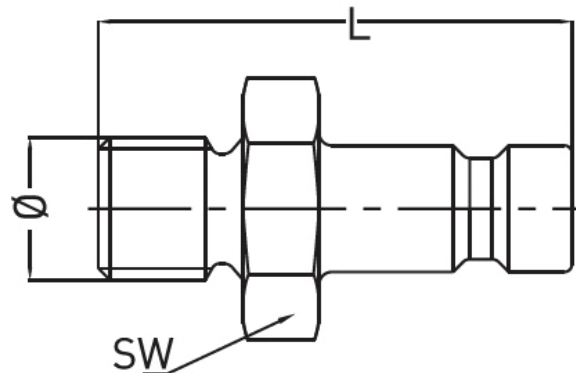

# COUPLING PLUG WITH MALE THREAD

[www.pneumatics.ie](http://www.pneumatics.ie)

## Dimensions

Product code	Connection	SW	L
QRP20M5M	M5	7	18
QRP2018M	BSP 1/8"	11	20