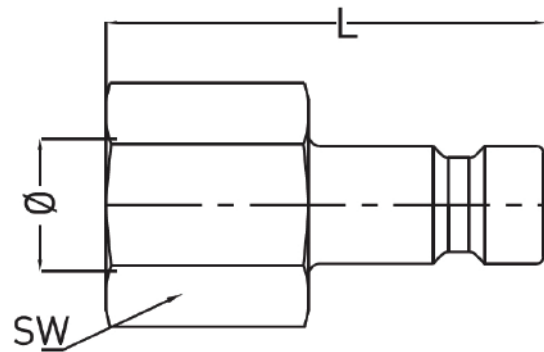

COUPLING PLUG WITH FEMALE THREAD

www.pneumatics.ie

Dimensions

Product code	Connection	SW	L
QRP20M5F	M5	7	19
QRP2018F	BSP 1/8"	12	21