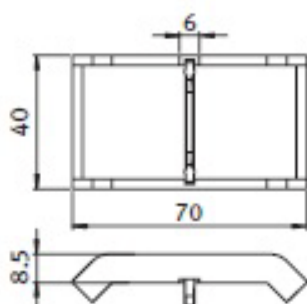

Cover Cap for Alu Connection Angle 45

Nylon

Description To cover the connection angle 45

Material PA6 with 30% Glass filled

Color Black

Pack Quantity 10 pieces

Specials Other colors on request