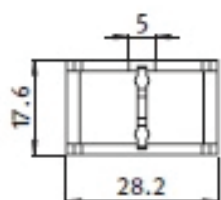

Cover Cap for Alu Connection Angle 20

Nylon

Description *To cover the connection angle 20*

Material *PA6 with 30% Glass filled*

Color *Black*

Pack Quantity *10 pieces*

Specials *Other colors on request*

Abdeckkappe für AluWinkel 20
Cover Cap for Alu Connection Angle 20

Gewicht [g]
Weight [g]

Teil-Nr.
Part #

2.1

093WA203

Cover Cap for Alu Connection Angle 30

| | |
|----------------------|---|
| Description | Nylon To cover the connection angle 30 |
| Material | PA6 with 30% Glass filled |
| Color | Black |
| Pack Quantity | 10 pieces |
| Specials | Other colors on request |