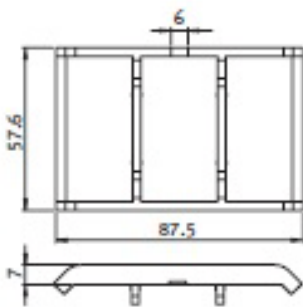

Cover Cap for Alu Connection Angle 60

Nylon

Description To cover the connection angle 60

Material PA6 with 30% Glass filled

Color Black

Pack Quantity 10 pieces

Specials Other colors on request