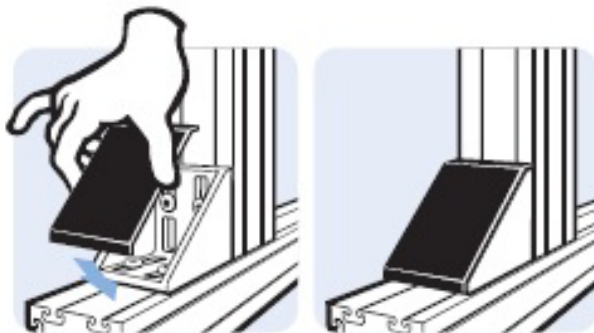

14.0

093WA421

Cover Cap for Alu Connection Angle 60

Nylon

Description To cover the connection angle 60

Material PA6 with 30% Glass filled

Color Black

Pack Quantity 10 pieces

Specials Other colors on request

Abdeckkappe für Aluwinkel 60
Cover Cap for Alu Connection Angle 60

Gewicht [g]
Weight [g]

Teil-Nr.
Part #

21.0

093WA603

Cover Cap for Alu Connection Angle 80

Nylon