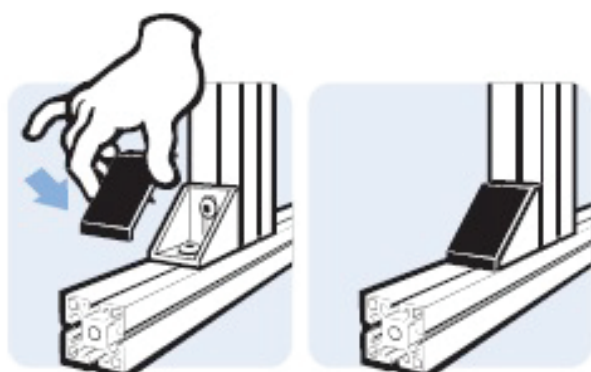

Abdeckkappe für Aluwinkel 40
Cover Cap for Alu Connection Angle 40

Gewicht [g]
Weight [g]

Teil-Nr.
Part #

10.5

093WA404