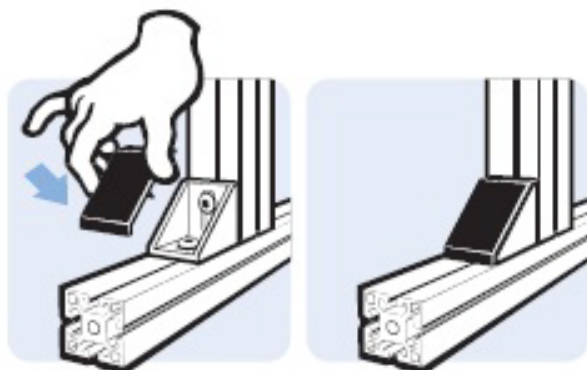

14.0

093WA421

Cover Cap for Alu Connection Angle 60

Nylon

Description To cover the connection angle 60

Material PA6 with 30% Glass filled

Color Black

Pack Quantity 10 pieces