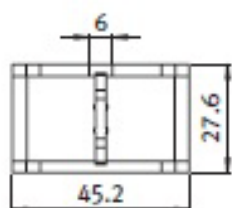

Gewicht [g]
Weight [g]

Teil-Nr.
Part #

2.1

093WA203

Cover Cap for Alu Connection Angle 30

| | |
|----------------------|---|
| Description | Nylon To cover the connection angle 30 |
| Material | PA6 with 30% Glass filled |
| Color | Black |
| Pack Quantity | 10 pieces |
| Specials | Other colors on request |

Abdeckkappe für Aluwinkel 30
Cover Cap for Alu Connection Angle 30

Gewicht [g]
Weight [g]

Tell-Nr.
Part #

4.2

093WA303

Cover Cap for Alu Connection Angle 40

| | |
|----------------------|----------------------------------|
| | Nylon |
| Description | To cover the connection angle 40 |
| Material | PA6 with 30% Glass filled |
| Color | Black |
| Pack Quantity | 10 pieces |
| Specials | Other colors on request |