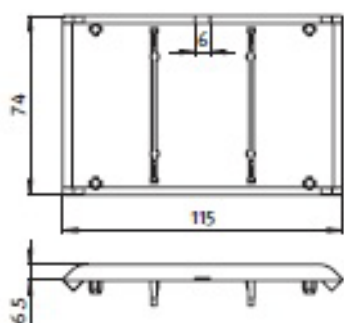

Cover Cap for Alu Connection Angle 80

Nylon

Description To cover the connection angle 80

Material PA6 with 30% Glass filled

Color Black

Pack Quantity 10 pieces

Specials Other colors on request