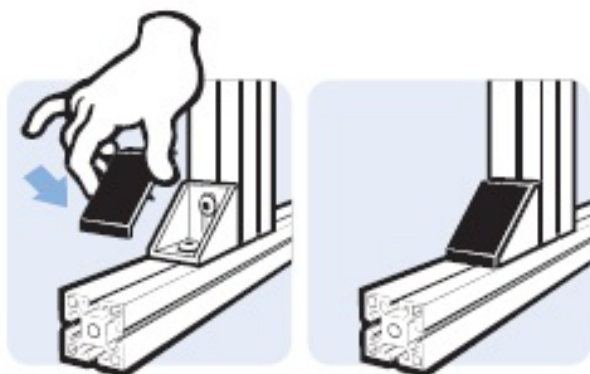

Cover Cap for Alu Connection Angle 20

Nylon

Description *To cover the connection angle 20*

Material *PA6 with 30% Glass filled*

Color *Black*

Pack Quantity *10 pieces*

Specials *Other colors on request*

Abdeckkappe für AluWinkel 20
Cover Cap for Alu Connection Angle 20

Gewicht [g]
Weight [g]

Teil-Nr.
Part #

2.1

093WA203

Cover Cap for Alu Connection Angle 30

| | |
|----------------------|---|
| Description | Nylon To cover the connection angle 30 |
| Material | PA6 with 30% Glass filled |
| Color | Black |
| Pack Quantity | 10 pieces |
| Specials | Other colors on request |

Abdeckkappe für Aluwinkel 30
Cover Cap for Alu Connection Angle 30

Gewicht [g]
Weight [g]

Tell-Nr.
Part #

4.2

093WA303

Cover Cap for Alu Connection Angle 40

| | |
|----------------------|----------------------------------|
| | Nylon |
| Description | To cover the connection angle 40 |
| Material | PA6 with 30% Glass filled |
| Color | Black |
| Pack Quantity | 10 pieces |
| Specials | Other colors on request |