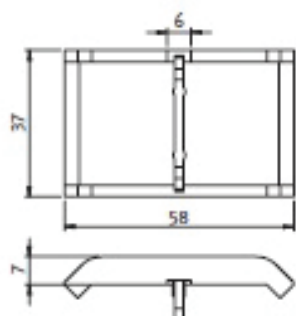

Gewicht [g]
Weight [g]

Teil-Nr.
Part #

2.1

093WA203

Cover Cap for Alu Connection Angle 30

| | |
|----------------------|---|
| Description | Nylon To cover the connection angle 30 |
| Material | PA6 with 30% Glass filled |
| Color | Black |
| Pack Quantity | 10 pieces |
| Specials | Other colors on request |

Abdeckkappe für Aluwinkel 30
Cover Cap for Alu Connection Angle 30

Gewicht [g]
Weight [g]

Tell-Nr.
Part #

4.2

093WA303

Cover Cap for Alu Connection Angle 40

| | |
|----------------------|----------------------------------|
| | Nylon |
| Description | To cover the connection angle 40 |
| Material | PA6 with 30% Glass filled |
| Color | Black |
| Pack Quantity | 10 pieces |
| Specials | Other colors on request |

Abdeckkappe für Aluwinkel 40
Cover Cap for Alu Connection Angle 40

Gewicht [g]
Weight [g]

Teil-Nr.
Part #

10.5

093WA404

Cover Cap for Alu Connection Angle 45

Nylon

Description To cover the connection angle 45