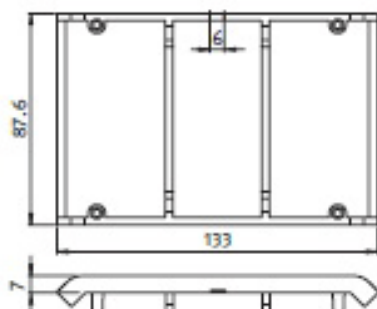

Gewicht [g]
Weight [g]

Teil-Nr.
Part #

33.5

093WA806

Cover Cap for Alu Connection Angle 90

| | |
|----------------------|---|
| | <i>Nylon</i> |
| Description | <i>To cover the connection angle 90</i> |
| Material | <i>PA6 with 30% Glass filled</i> |
| Color | <i>Black</i> |
| Pack Quantity | <i>10 pieces</i> |
| Specials | <i>Other colors on request</i> |